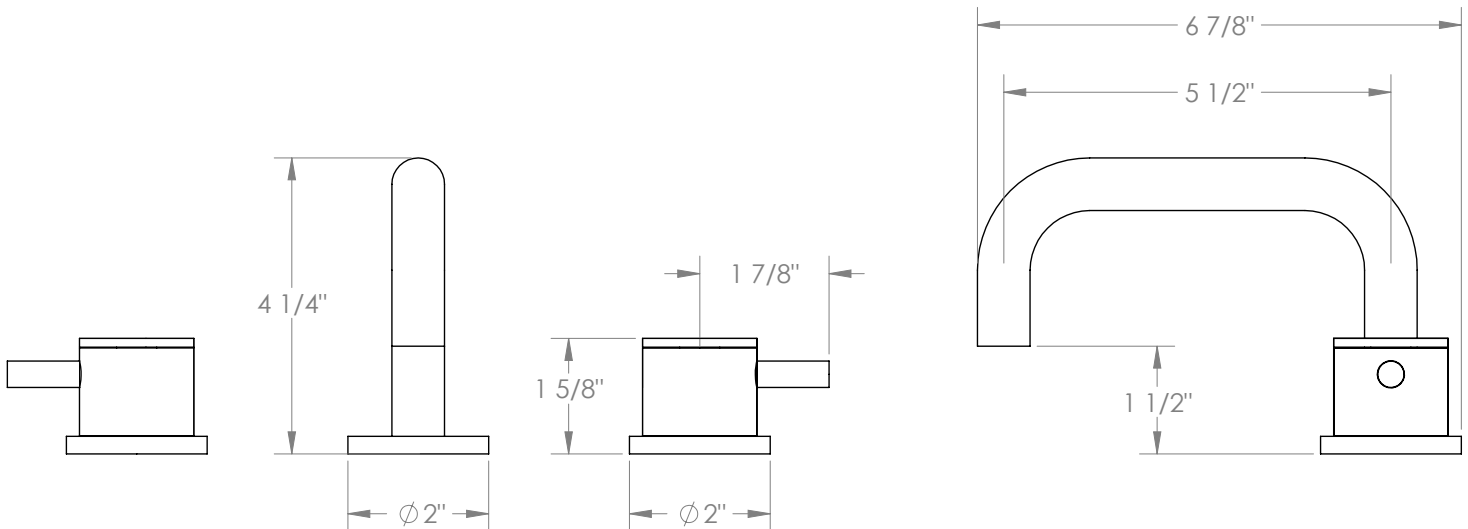

WATERMARK

BROOKLYN, NEW YORK

Titanium 22-2.17-TIB

Deck Mounted 3 Hole Lavatory Set

- Includes MPU5 Soft-Touch Drain
- Fits Deck Up To 2-1/4" Thick
- Recommended Mounting Hole: 1-3/8"
- Lead-Free Brass Construction
- Flow Rate: 1.2 GPM
- Fluehs Ceramic Valves
- Professional Installation Required

Available in all finishes shown on the [Watermark Designs website](#)

Meets the applicable requirements of ASME A112.18.1/CSA B125.1, entitled "Plumbing Supply Fittings".

Watermark Designs reserves the right to make revisions without notice to product specifications. All product dimensions are nominal.