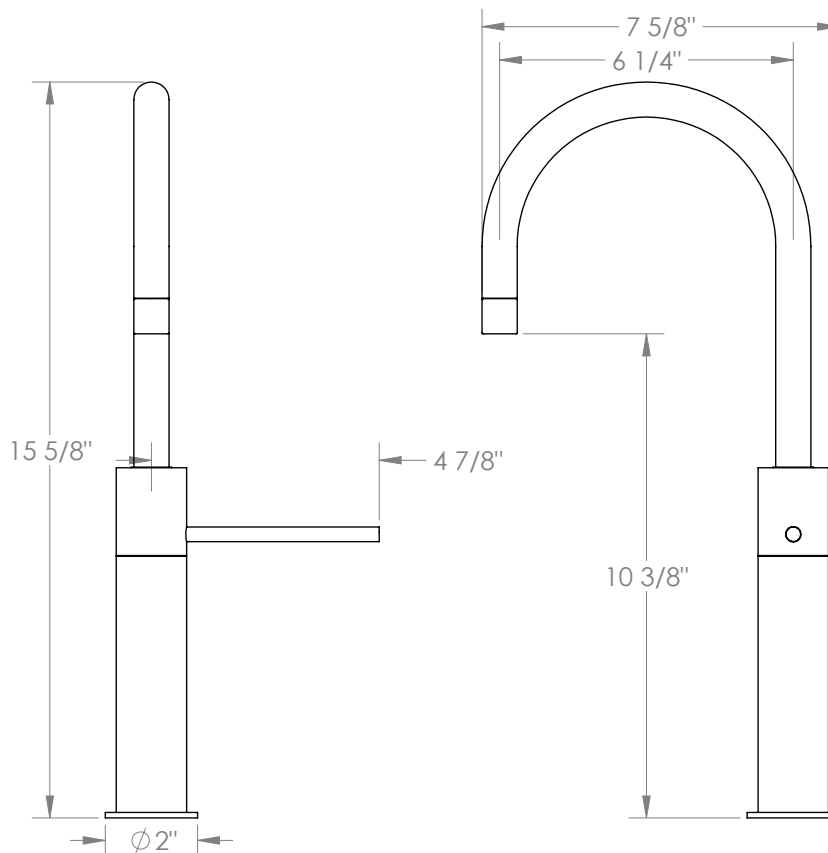

WATERMARK

BROOKLYN, NEW YORK

Titanium 22-9.3-TIB

Deck Mounted, Monoblock Kitchen Prep Faucet

- Fits Deck Up To 1-1/2" Thick
- Recommended Mounting Hole: 1-3/8"
- All Lead-Free Brass Construction
- Flow Rate: 1.75 GPM
- Ceramic Mixing Cartridge
- 360° Rotating Spout
- Professional Installation Required

Available in all finishes shown on the [Watermark Designs website](#)

Meets the applicable requirements of ASME A112.18.1-2005/CSA B125.1-05, entitled "Plumbing Supply Fittings".

Watermark Designs reserves the right to make revisions without notice to produce specifications. All product dimensions are nominal.