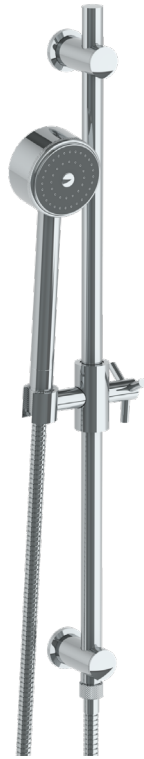

WATERMARK

BROOKLYN, NEW YORK

Titanium 22-HSPB2

Positioning Bar Shower Kit with Hand Shower

- Handshower Flow Rate: 1.75 GPM
- Slide bar features an adjustable shower holder that can be set along length of bar and can be set at angle up to 45°
- Hose Length: 69"
- Includes two backflow preventers- one in the hand shower and one in the wall elbow

Includes The Following Components:

- Shower Positioning Bar: PB-3524
- Hand Shower: SH-LFT30
- Shower Hose: DS-4079

Available in all finishes shown on the [Watermark Designs website](https://www.watermark-designs.com)

Meets the applicable requirements of ASME A112.18.1-2005/CSA B125.1-05, entitled "Plumbing Supply Fittings".

Watermark Designs reserves the right to make revisions without notice to produce specifications. All product dimensions are nominal.