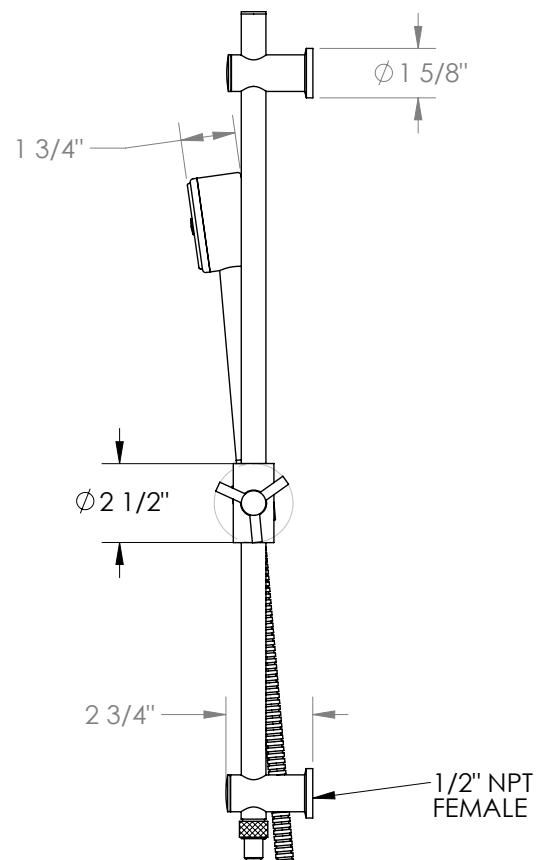

WATERMARK

BROOKLYN, NEW YORK

Titanium 22-HSPB2

Positioning Bar Shower Kit with Hand Shower

- Handshower Flow Rate: 1.75 GPM
- Slide bar features an adjustable shower holder that can be set along length of bar and can be set at angle up to 45°
- Hose Length: 69"
- Includes two backflow preventers- one in the hand shower and one in the wall elbow

Includes The Following Components:

- Shower Positioning Bar: PB-3524
- Hand Shower: SH-LFT30
- Shower Hose: DS-4079

Available in all finishes shown on the [Watermark Designs website](https://www.watermark-designs.com)

Meets the applicable requirements of ASME A112.18.1-2005/CSA B125.1-05, entitled "Plumbing Supply Fittings".

Watermark Designs reserves the right to make revisions without notice to produce specifications. All product dimensions are nominal.