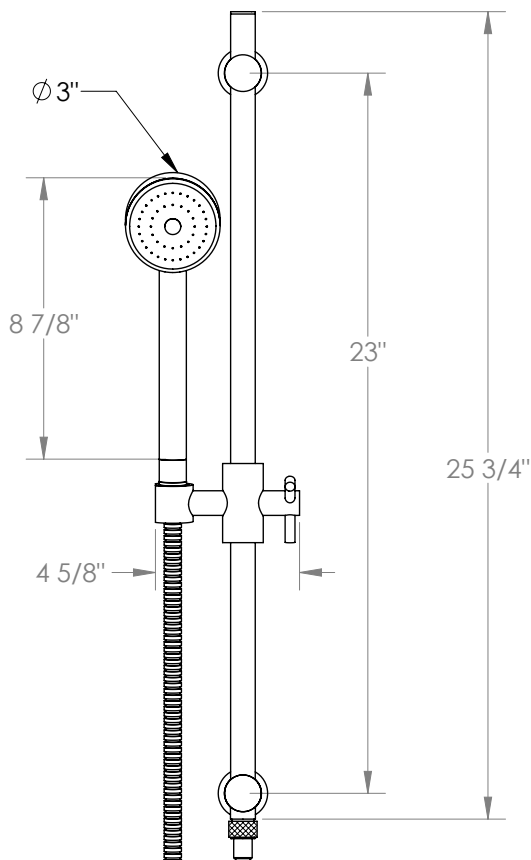

WATERMARK

BROOKLYN, NEW YORK

Titanium 22-HSPB2

Positioning Bar Shower Kit with Hand Shower

- Handshower Flow Rate: 1.75 GPM
- Slide bar features an adjustable shower holder that can be set along length of bar and can be set at angle up to 45°
- Hose Length: 69"
- Includes two backflow preventers- one in the hand shower and one in the wall elbow

Includes The Following Components:

- Shower Positioning Bar: PB-3524
- Hand Shower: SH-LFT30
- Shower Hose: DS-4079

Available in all finishes shown on the [Watermark Designs website](https://www.watermark-designs.com)

Meets the applicable requirements of ASME A112.18.1-2005/CSA B125.1-05, entitled "Plumbing Supply Fittings".

Watermark Designs reserves the right to make revisions without notice to produce specifications. All product dimensions are nominal.