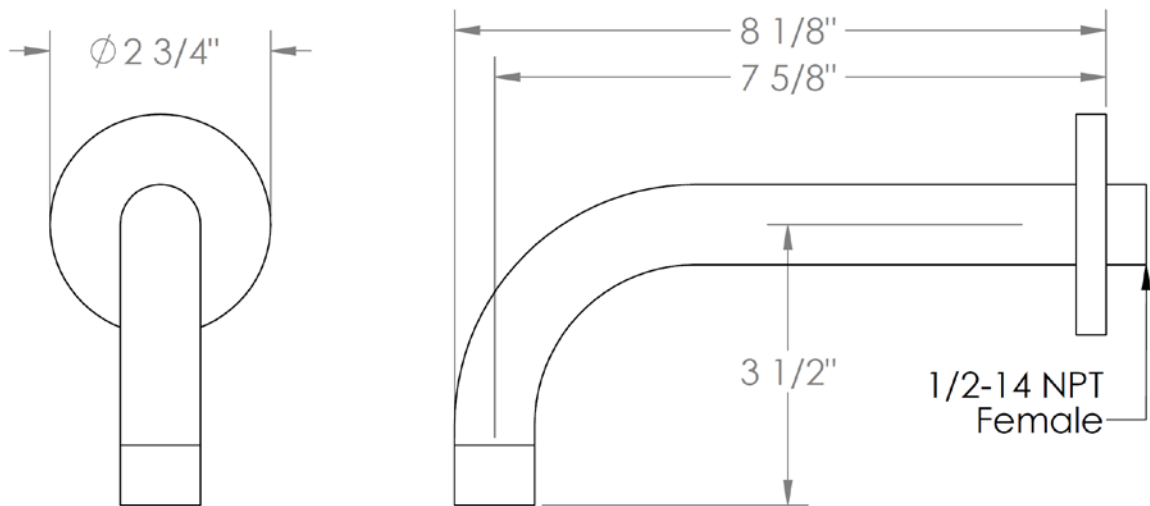

**22-WBS**

**Wall Mounted Bath Spout**

Meets the applicable requirements of ASME A112.18.1-2005/CSA B125.1-05, entitled "Plumbing Supply Fittings"

**WATERMARK DESIGNS 5/17/2018**

350 Dewitt Ave Brooklyn NY 11207 USA T 718 257 2800 F 718 257 2144 info@watermark-designs.com