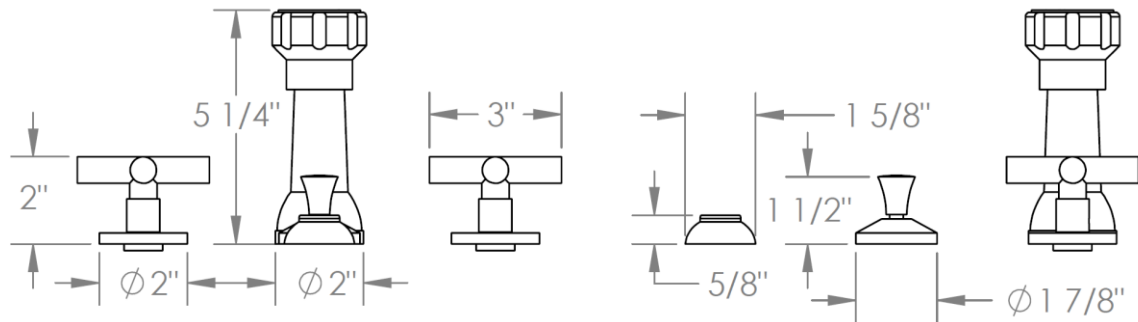

23-4-L9
Deck Mounted Bidet

Meets the applicable requirements of ASME A112.18.1-2005/CSA B125.1-05, entitled "Plumbing Supply Fittings"