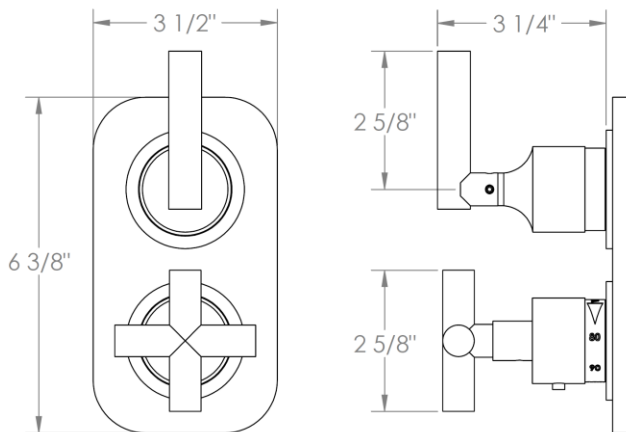

23-T25-L8

Trim Kit Only for Miniature Thermostatic Valve with Built-In Control
Requires SS-TH60 or SS-TH70 concealed rough

WATERMARK DESIGNS 5/20/2019

350 Dewitt Ave Brooklyn NY 11207 USA T 718 257 2800 F 718 257 2144 info@watermark-designs.com