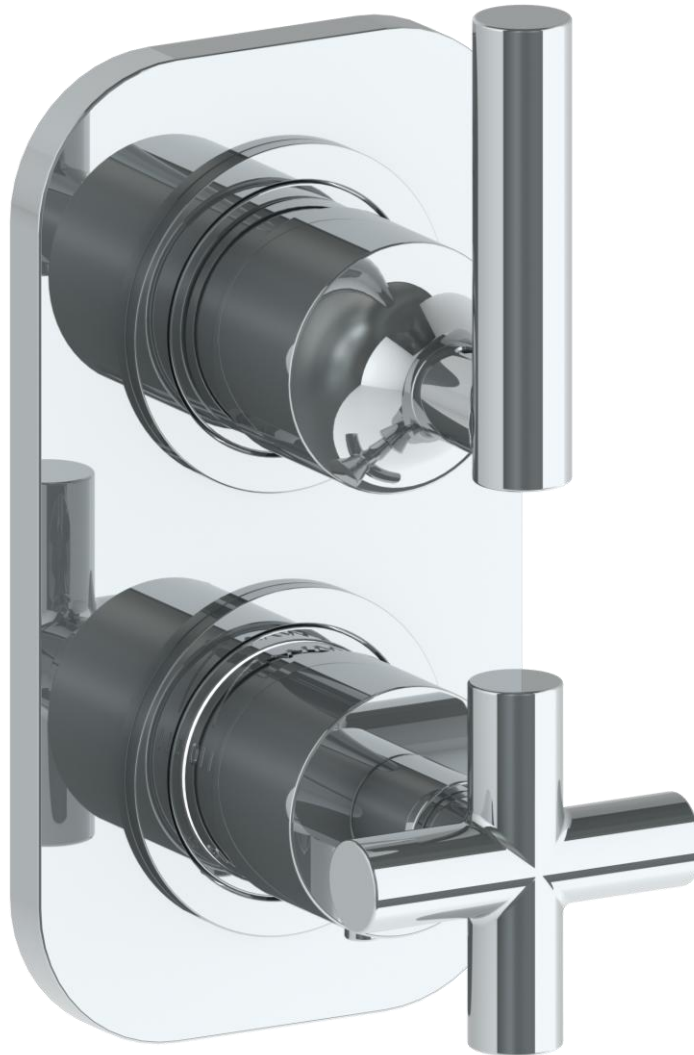

23-T25-L8

Trim Kit Only for Miniature Thermostatic Valve with Built-In Control
Requires SS-TH60 or SS-TH70 concealed rough

WATERMARK DESIGNS 5/20/2019

350 Dewitt Ave Brooklyn NY 11207 USA T 718 257 2800 F 718 257 2144 info@watermark-designs.com