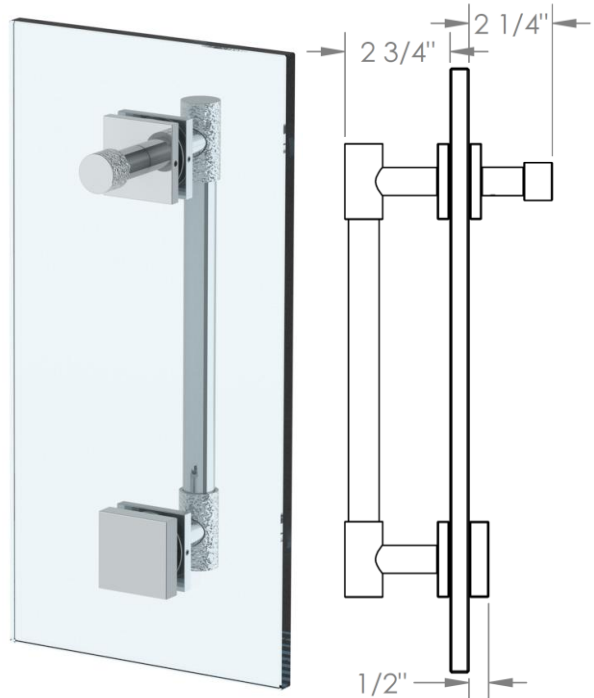

27-0.1-__SDP

Glass Mounted Door Pull with Knob
For use with 1/2" thick glass with Ø1/2" Holes

Model No.	Dimension of L
27-0.1-6SDP	4"
27-0.1-12SDP	10"
27-0.1-18SDP	16"
27-0.1A-SDP	22"

WATERMARK DESIGNS