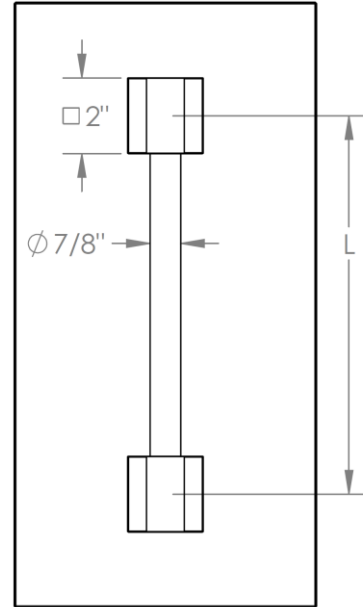

27-0.1-__SDP

Glass Mounted Door Pull with Knob
For use with 1/2" thick glass with Ø1/2" Holes

Model No.	Dimension of L
27-0.1-6SDP	4"
27-0.1-12SDP	10"
27-0.1-18SDP	16"
27-0.1A-SDP	22"

WATERMARK DESIGNS