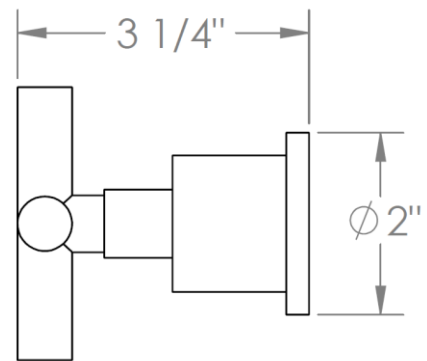

**27-WTR2-CL15**

Wall Mounted 2-Valve Shower Trim  
Includes Alignment Kit  
Requires SS-506 concealed rough

**WATERMARK** DESIGNS 12/14/2018