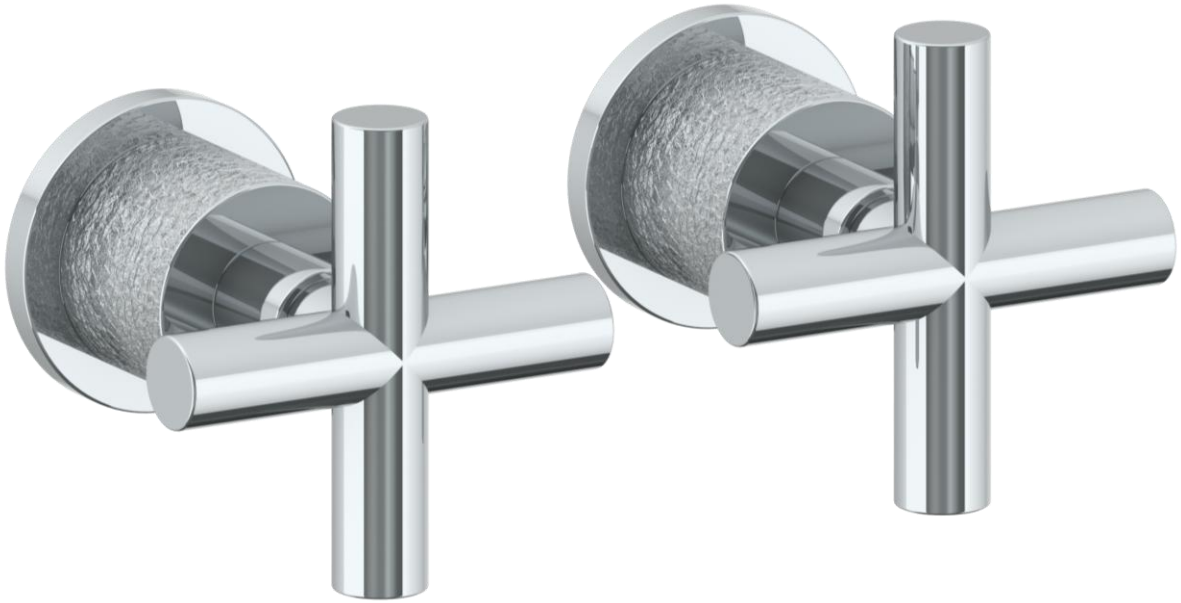

**27-WTR2-CL15**

Wall Mounted 2-Valve Shower Trim  
Includes Alignment Kit  
Requires SS-506 concealed rough

**WATERMARK** DESIGNS 12/14/2018