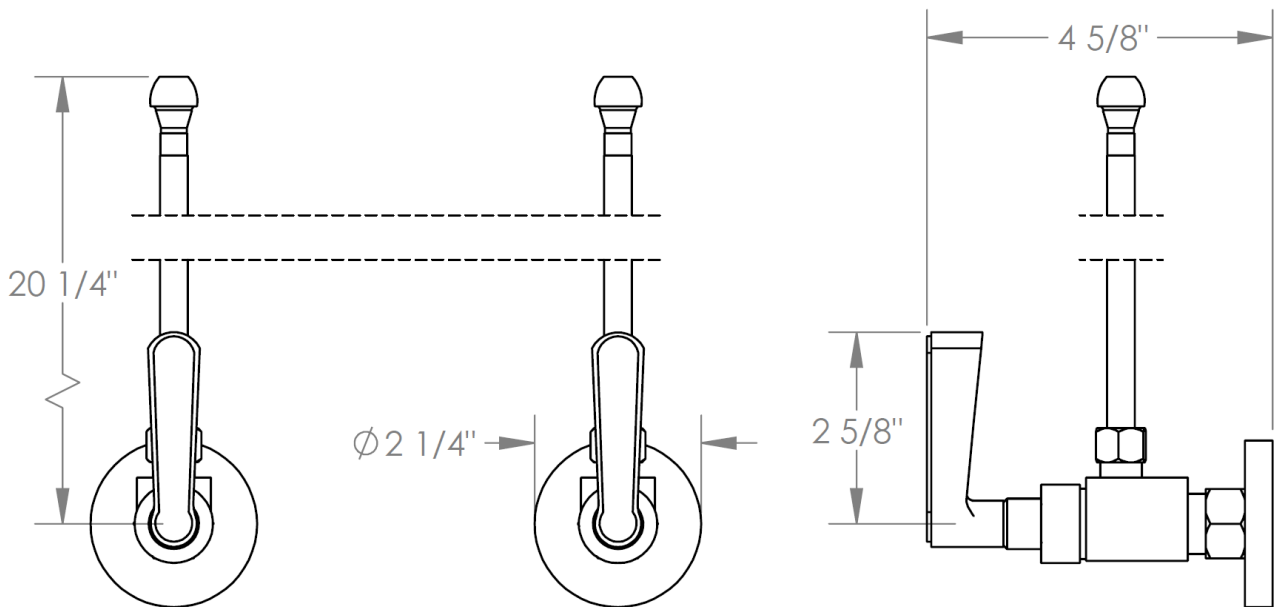

30-MAS1-__
Lavatory Angle Stop Kit
1/2" Compression x 3/8" OD Compression

HANDLE TRIM OPTIONS

TR24 – NORWOOD

TR25 - UNION