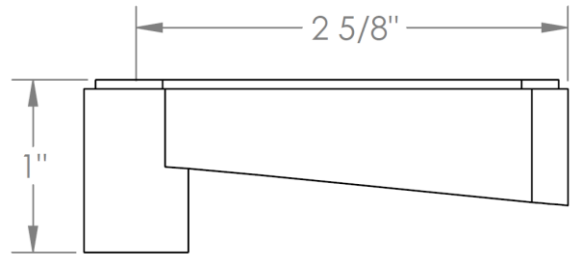

30-MAS1-__
Lavatory Angle Stop Kit
1/2" Compression x 3/8" OD Compression

HANDLE TRIM OPTIONS

TR24 – NORWOOD

TR25 - UNION