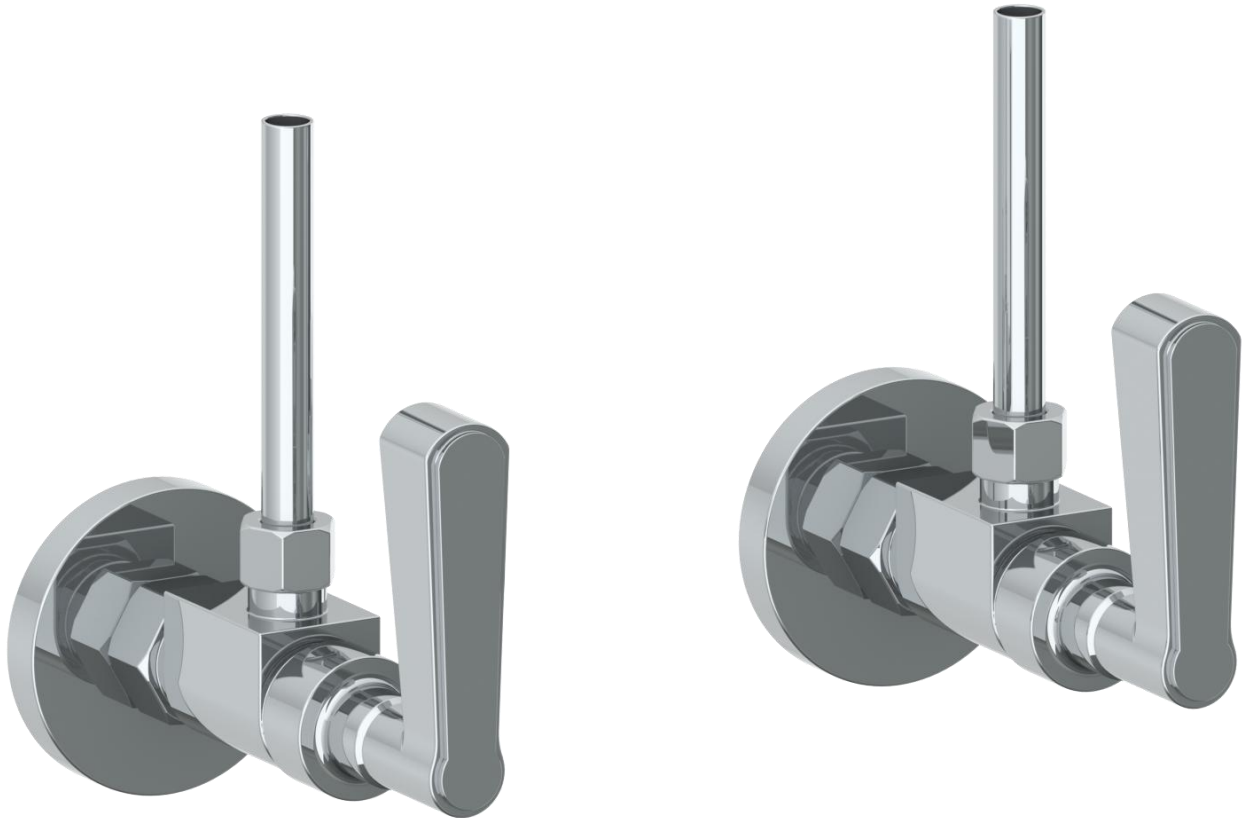

30-MAS1-__
Lavatory Angle Stop Kit
1/2" Compression x 3/8" OD Compression

HANDLE TRIM OPTIONS

TR24 – NORWOOD

TR25 - UNION