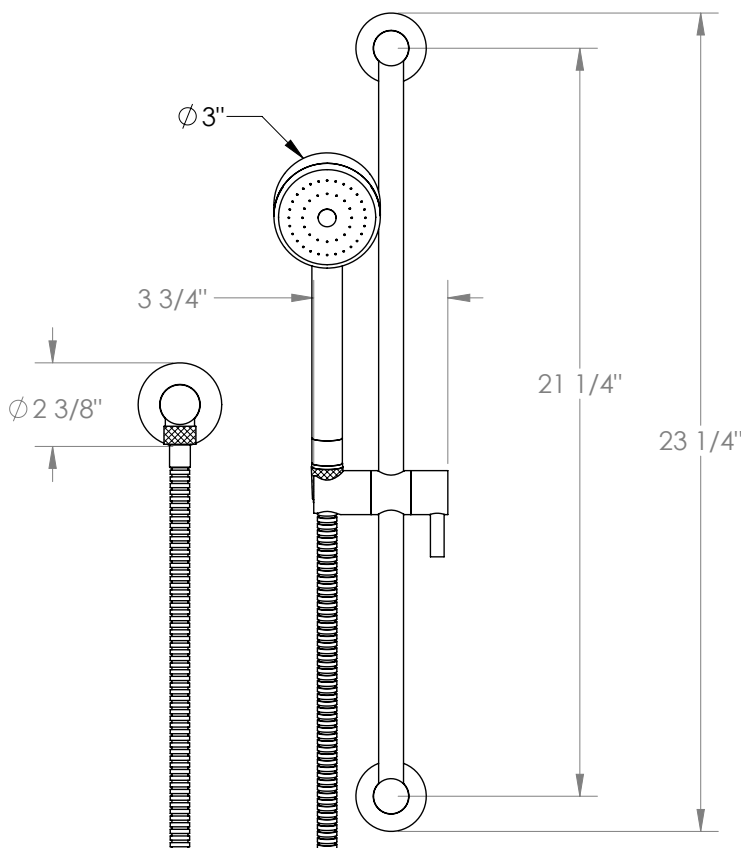

WATERMARK

BROOKLYN, NEW YORK

Brooklyn

31-HSPB2

Positioning Bar Shower Kit with Hand Shower

- Handshower Flow Rate: 1.75 GPM
- Slide bar features an adjustable shower holder that can be set along length of bar and can be set at angle up to 45°
- Hose Length: 69"
- Includes two backflow preventers- one in the hand shower and one in the wall elbow

Includes The Following Components:

- Shower Positioning Bar: PB-6524-24
- Hand Shower: SH-LFT30
- Wall Elbow: ELB-TIT2
- Shower Hose: DS-4079

Available in all finishes shown on the [Watermark Designs website](https://www.watermark-designs.com)

Meets the applicable requirements of ASME A112.18.1-2005/CSA B125.1-05, entitled "Plumbing Supply Fittings".

Watermark Designs reserves the right to make revisions without notice to produce specifications. All product dimensions are nominal.