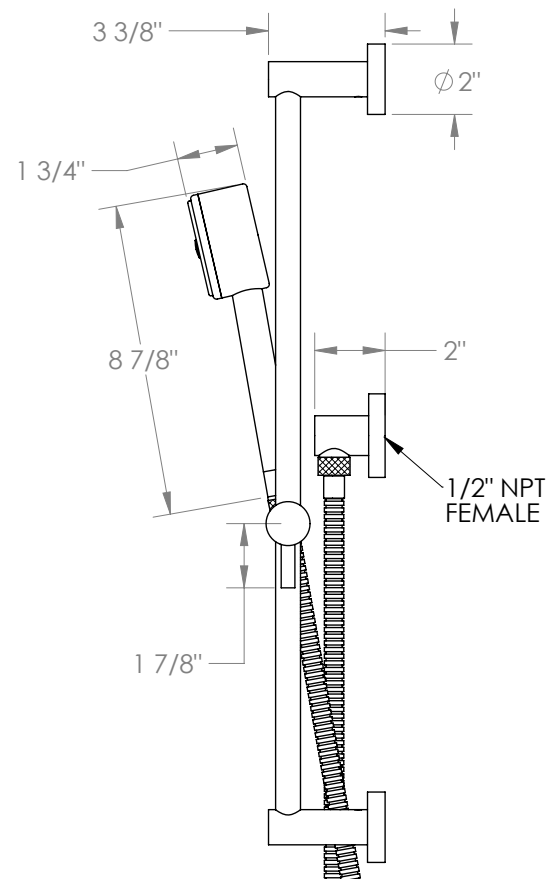

WATERMARK

BROOKLYN, NEW YORK

Brooklyn

31-HSPB2

Positioning Bar Shower Kit with Hand Shower

- Handshower Flow Rate: 1.75 GPM
- Slide bar features an adjustable shower holder that can be set along length of bar and can be set at angle up to 45°
- Hose Length: 69"
- Includes two backflow preventers- one in the hand shower and one in the wall elbow

Includes The Following Components:

- Shower Positioning Bar: PB-6524-24
- Hand Shower: SH-LFT30
- Wall Elbow: ELB-TIT2
- Shower Hose: DS-4079

Available in all finishes shown on the [Watermark Designs website](https://www.watermark-designs.com)

Meets the applicable requirements of ASME A112.18.1-2005/CSA B125.1-05, entitled "Plumbing Supply Fittings".

Watermark Designs reserves the right to make revisions without notice to produce specifications. All product dimensions are nominal.