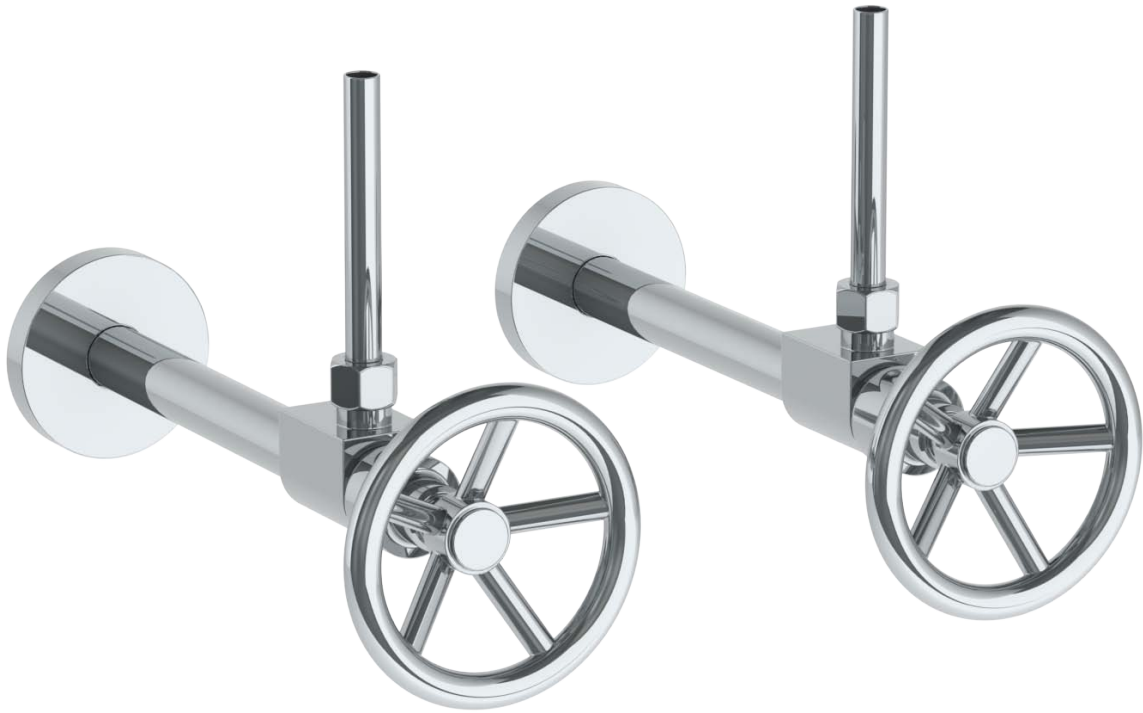

31-MAS3-BK

Lavatory Angle Stop Kit

1/2" Sweat x 3/8" OD Compression

WATERMARK DESIGNS 3/6/2018