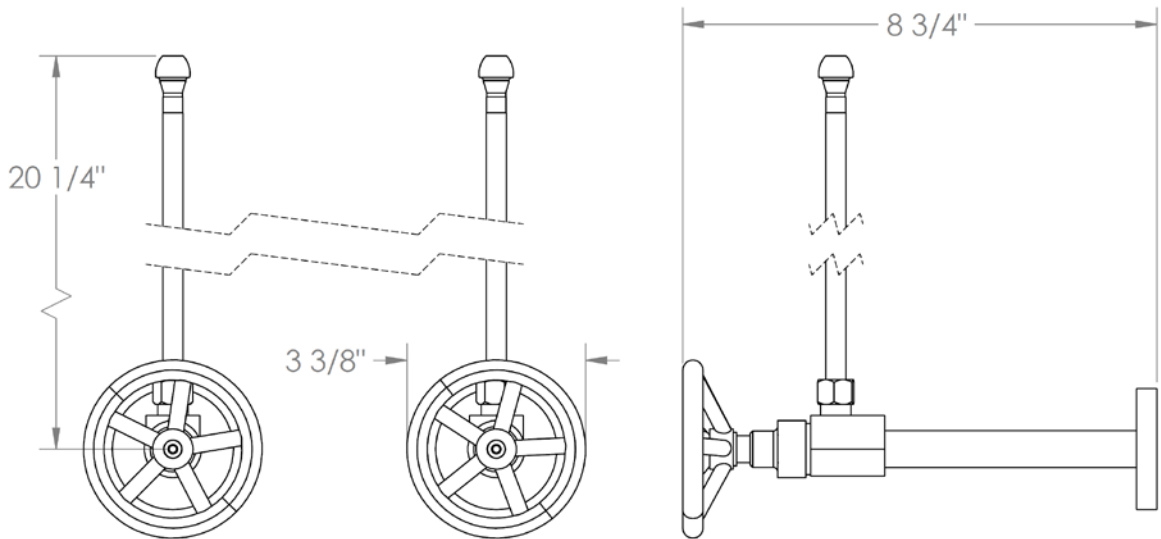

31-MAS3-BK

Lavatory Angle Stop Kit

1/2" Sweat x 3/8" OD Compression

WATERMARK DESIGNS 3/6/2018