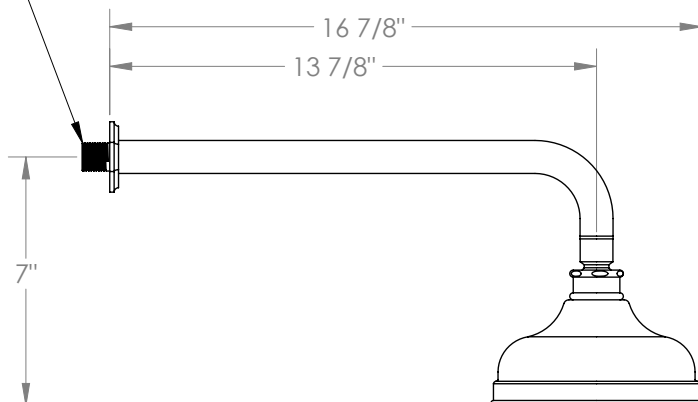

WATERMARK

BROOKLYN, NEW YORK

Gramercy

312-HAF.1

Wall Mounted Showerhead

- Flow Rate: 1.75 GPM at 80 psi
- Self-Cleaning Silicone Jets
- Includes: SS-OC703AF and SH-RH070.
- Professional Installation Required.

Available in all finishes shown on the [Watermark Designs website](#)

1/2"-14 NPT MALE

Meets the applicable requirements of ASME A112.18.1-2005/CSA B125.1-05, entitled "Plumbing Supply Fittings".

Watermark Designs reserves the right to make revisions without notice to product specifications. All product dimensions are nominal.