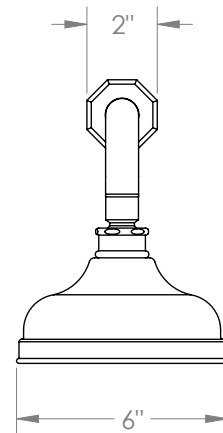

WATERMARK

BROOKLYN, NEW YORK

Gramercy

312-HAF.1

Wall Mounted Showerhead

- Flow Rate: 1.75 GPM at 80 psi
- Self-Cleaning Silicone Jets
- Includes: SS-OC703AF and SH-RH070.
- Professional Installation Required.

Available in all finishes shown on the [Watermark Designs website](#)

1/2"-14 NPT MALE

Meets the applicable requirements of ASME A112.18.1-2005/CSA B125.1-05, entitled "Plumbing Supply Fittings".

Watermark Designs reserves the right to make revisions without notice to product specifications. All product dimensions are nominal.