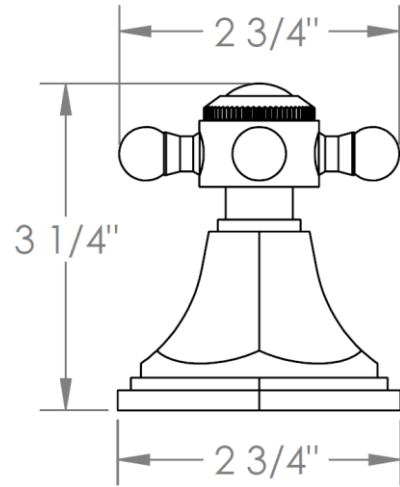

XX – SHETFIELD