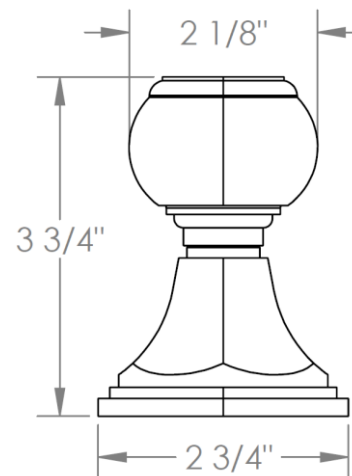

**314-DTH-\_\_**

Trim Kit for Deck Mounted Valve

Porcelain cross button on XX trim engraved "HOT"

Requires SS-508-H concealed rough

**HANDLE TRIM OPTIONS**

**CRY4 – ROOSEVELT**

**CRY5 – MARMONT**

**T6 – NEWTON**