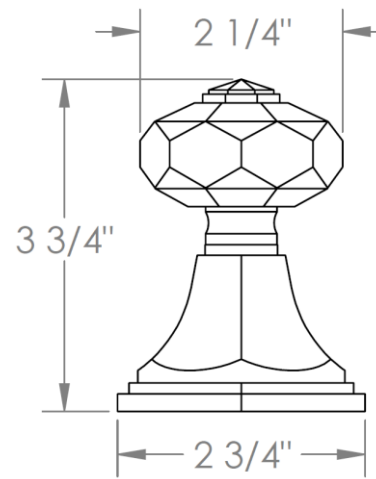

**314-DTH-\_\_**

Trim Kit for Deck Mounted Valve

Porcelain cross button on XX trim engraved "HOT"

Requires SS-508-H concealed rough

**HANDLE TRIM OPTIONS**

**CRY4 – ROOSEVELT**

**CRY5 – MARMONT**

**T6 – NEWTON**