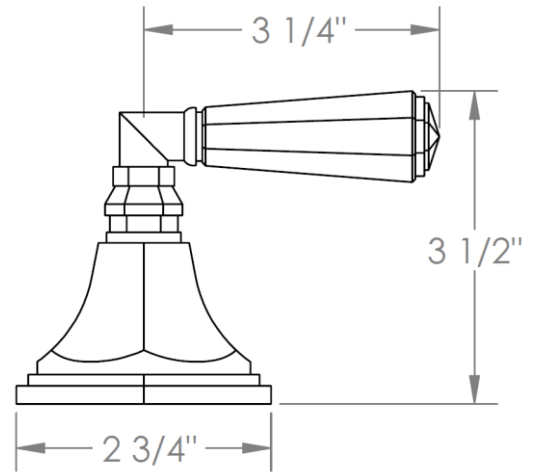

**314-DTH-\_\_**

Trim Kit for Deck Mounted Valve

Porcelain cross button on XX trim engraved "HOT"

Requires SS-508-H concealed rough

**HANDLE TRIM OPTIONS**

**CRY4 – ROOSEVELT**

**CRY5 – MARMONT**

**T6 – NEWTON**