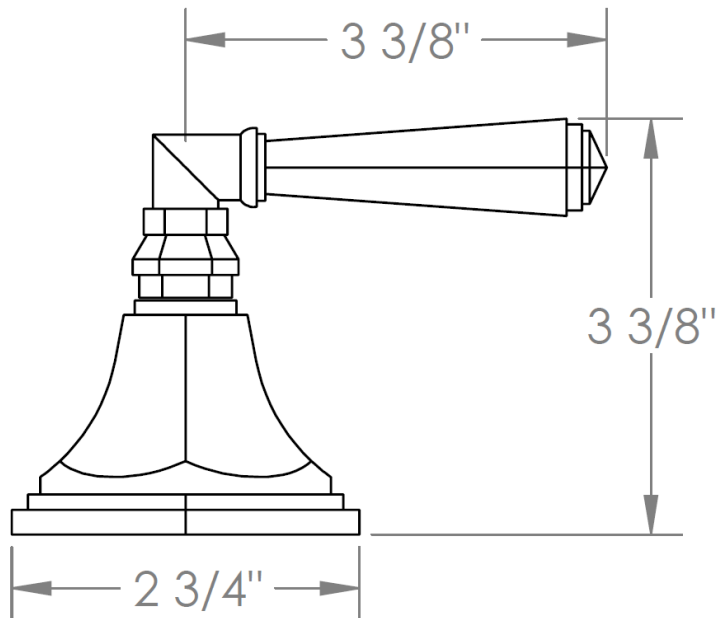

**314-DTH-\_\_**

Trim Kit for Deck Mounted Valve

Porcelain cross button on XX trim engraved "HOT"

Requires SS-508-H concealed rough

**HANDLE TRIM OPTIONS**

**CRY4 – ROOSEVELT**

**CRY5 – MARMONT**

**T6 – NEWTON**