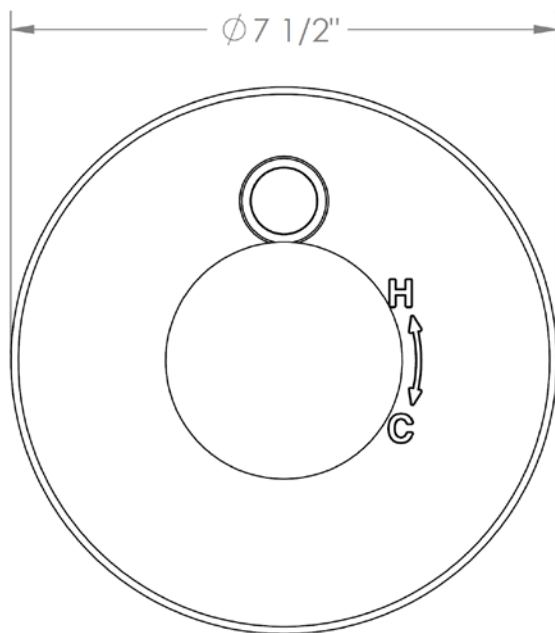

**36-P90-BL1**

Trim Kit Only for Pressure Balance Valve with Diverter  
For use with SS-PB85 concealed rough

**WATERMARK DESIGNS 7/18/2018**