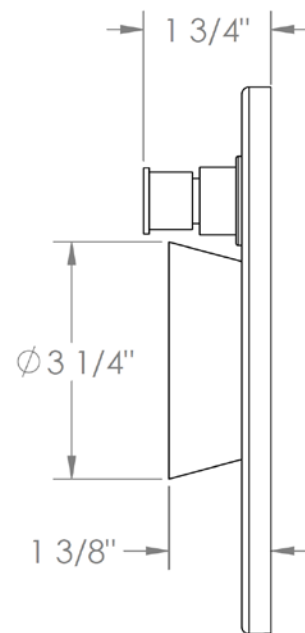

**36-P90-BL1**

Trim Kit Only for Pressure Balance Valve with Diverter  
For use with SS-PB85 concealed rough

**WATERMARK DESIGNS 7/18/2018**