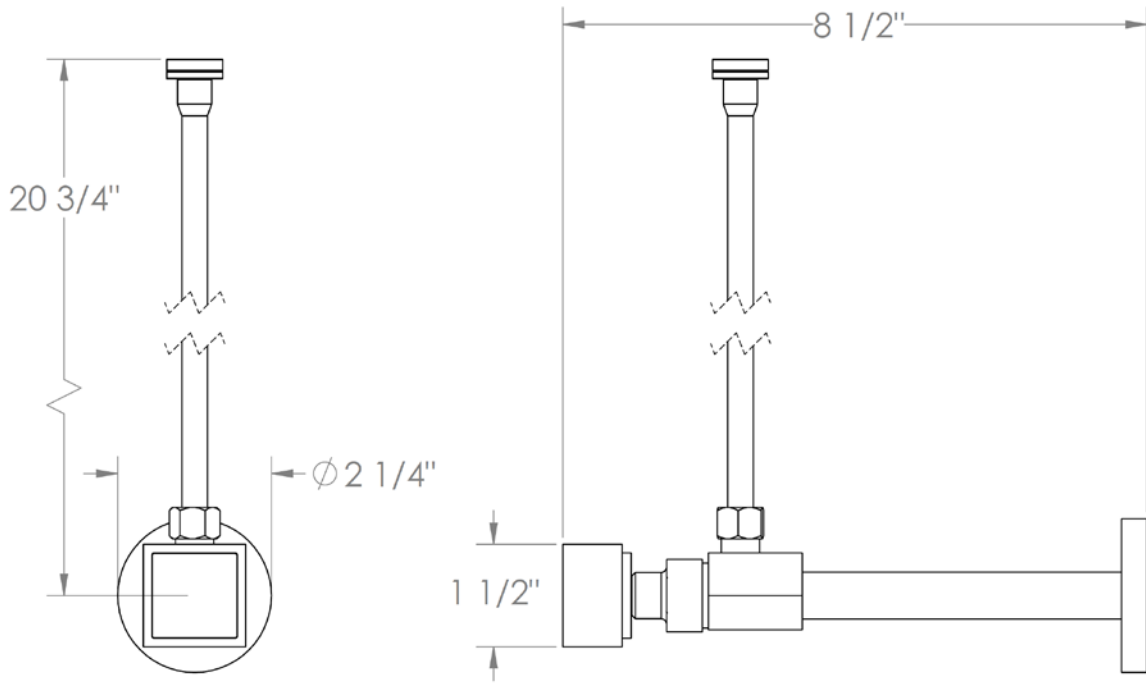

97-MAS7-J6

Angle Stop Kit

1/2" Sweat x 3/8" OD Compression

WATERMARK DESIGNS 3/1/2018