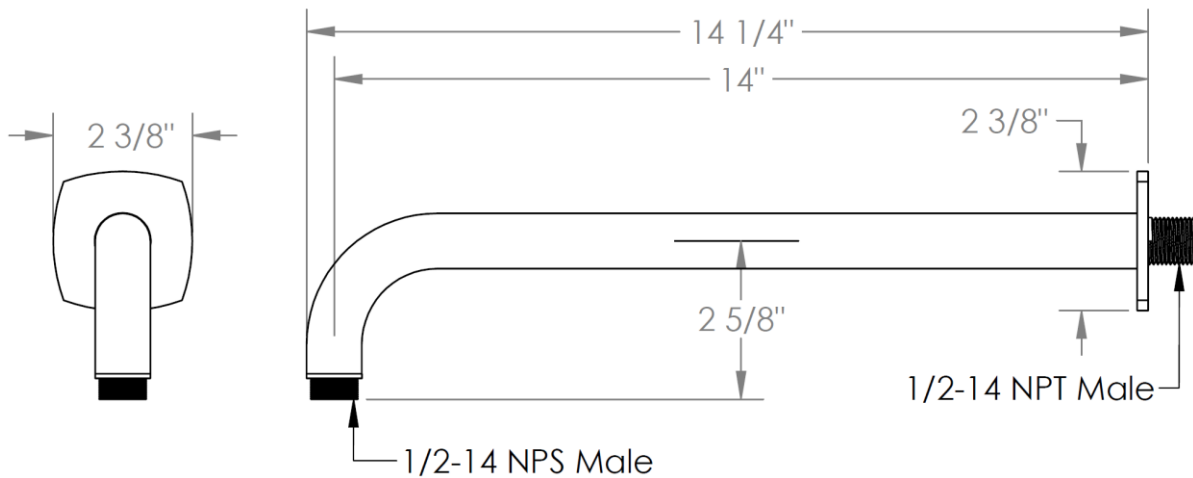

SS-HL703AF

Wall Mounted H-Line Shower Arm

Connection Types: 1/2" Male NPS X 1/2" Male NPT

Meets the applicable requirements of ASME A112.18.1-2005/CSA B125.1-05, entitled "Plumbing Supply Fittings"

WATERMARK DESIGNS 8/30/2018