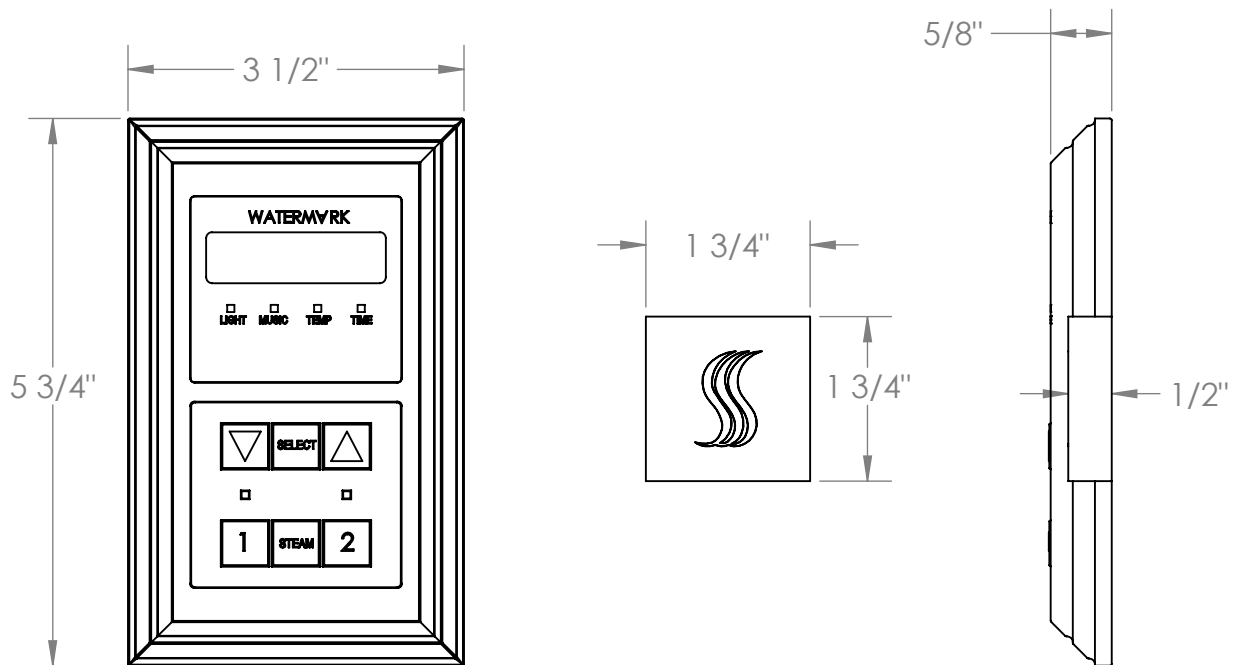

SS-SSTR01

Transitional Steam Shower

Includes Thermasol Signature Series Control and SteamVection Steamhead

Integrates With Thermasol® AF Series And Proseries™ Digital Can-Bus Technology.

Solid Brass Construction