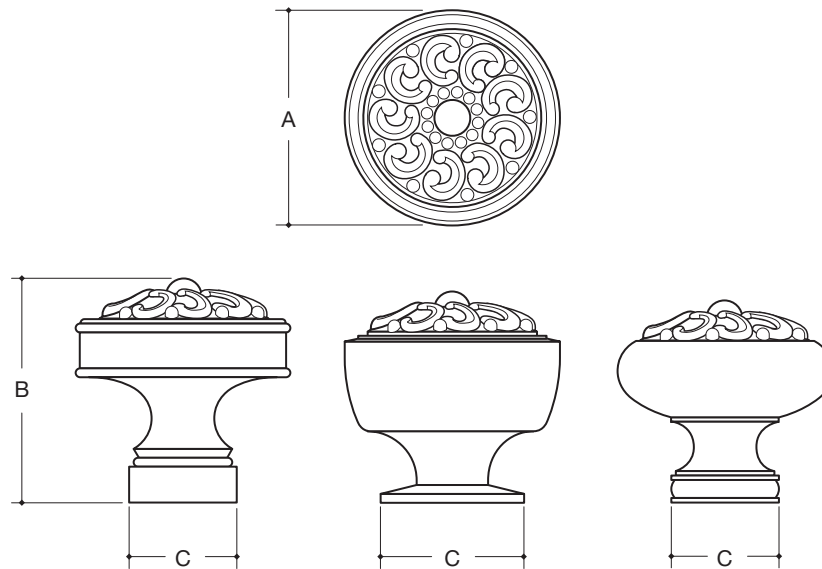

WATER STREET

LAKWOOD NEW YORK

FLAT

FONT

ROUND

		A	B	C
8400	FLAT PAISLEY KNOB	1-1/2"	1-9/16"	3/4"
8404	FONT PAISLEY KNOB	1-1/2"	1-1/2"	1"
8408	ROUND PAISLEY KNOB	1-1/2"	1-13/32"	3/4"

Made to order with standard lead time of 2 - 4 weeks, dependent on finish selected.
Expediting availability determined by the production levels at the time of order. Upcharge applies.
Items that are available for Quick Ship will ship within 24 hours.