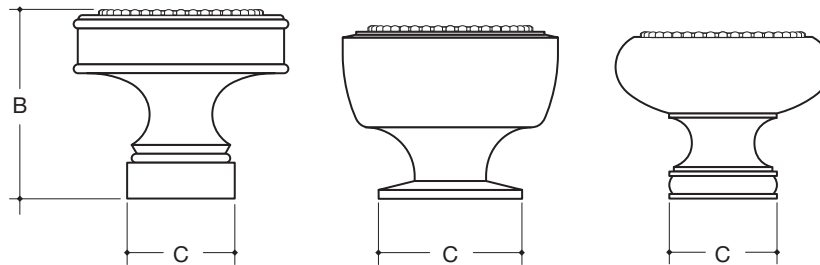

# WATER STREET

LAKWOOD NEW YORK

FLAT

FONT

ROUND

		<b>A</b>	<b>B</b>	<b>C</b>
8401	FLAT BEAD KNOB	1-1/2"	1-5/16"	3/4"
8405	FONT BEAD KNOB	1-1/2"	1-3/16"	1"
8409	ROUND BEAD KNOB	1-1/2"	1-5/32"	3/4"

Hand hammering or custom engraving available.  
Made to order with standard lead time of 2 - 4 weeks, dependent on finish selected.  
Expediting availability determined by the production levels at the time of order. Upcharge applies.  
Items that are available for Quick Ship will ship within 24 hours.