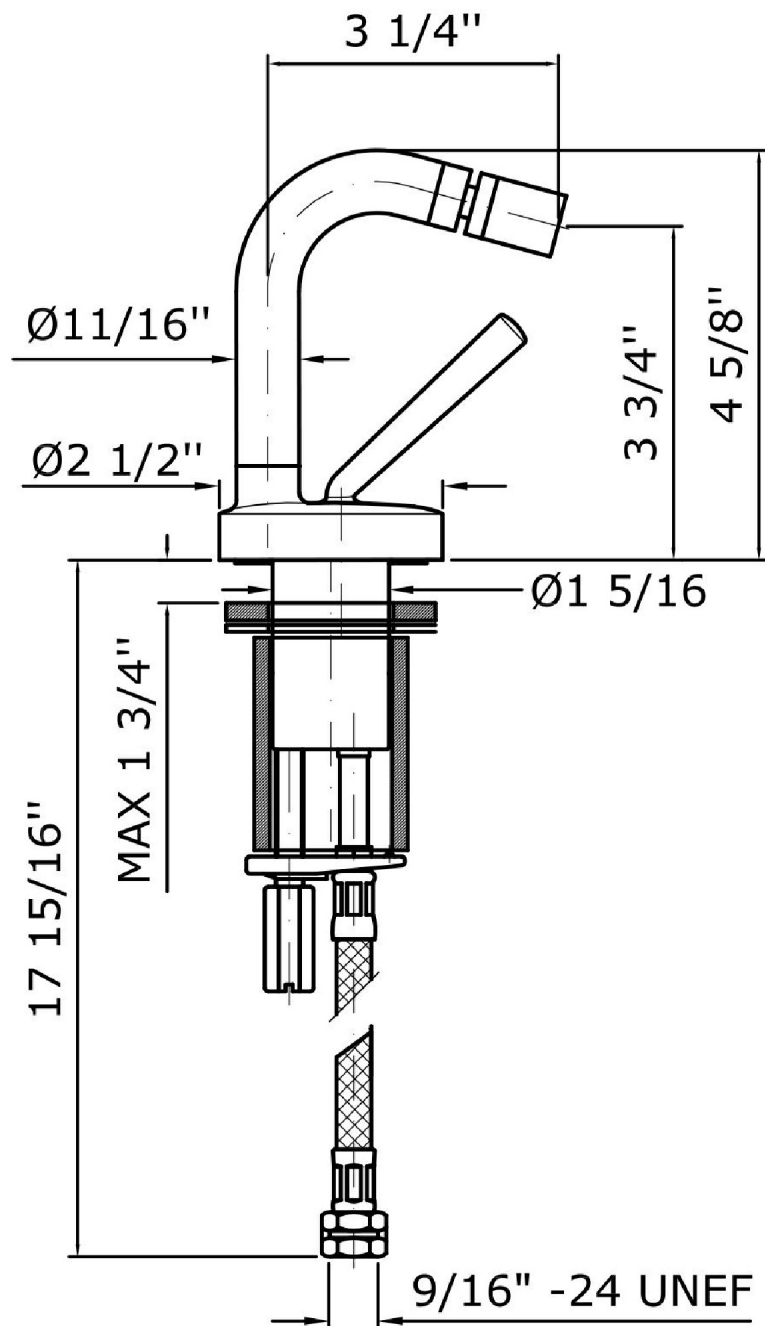

Brand ZUCCHETTI

Class

ISY

ISY

ZP1336.1880 Overall Drawing