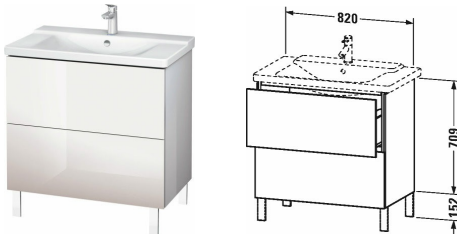

L-Cube Vanity unit floorstanding # LC6601

| < 32 1/4" Inch > |

Vanity unit floorstanding	Dimension	Weight	Order number
2 pull-out compartments, for P3 Comforts # 233285, 233385, 233485			
Colors			
M03 Jade High Gloss Lacquer M07 Concrete Gray Matt Decor M09 Light Blue Matt Decor M10 Apricot Pearl High Gloss Lacquer M11 Cashmere Oak M12 Brushed Oak (Real wood veneer) M13 American Walnut (Real wood veneer) M18 White Matt M20 Apricot Pearl Satin Matt Lacquer M21 Walnut Dark Decor M22 White High Gloss (Decor) M27 White Lilac High Gloss Lacquer M31 Pine Silver (Decor) M38 Dolomiti Gray High Gloss Lacquer M40 Black High Gloss Lacquer M43 Basalt Matt (Decor) M47 Stone Blue High Gloss Lacquer M49 Graphite Matt (Decor) M51 Pine Terra (Decor) M52 European Oak (Decor) M53 Chestnut Dark (Decor) M61 Olive Brown High Gloss Lacquer M69 Brushed Walnut (Real wood veneer) M71 Mediterranean Oak (Real wood veneer) M72 Brushed Dark Oak (Real wood veneer) M73 Ticino Cherry Tree (Decor) M75 Linen (Decor) M79 Natural Walnut (Decor) M85 White High Gloss Lacquer M86 Cappuccino High Gloss Lacquer M87 White Lilac Satin Matt Lacquer M89 Flannel Gray High Gloss Lacquer M90 Flannel Grey Satin Matt Lacquer M91 Taupe Matt (Decor)			
Variant			
	32 1/4" x 19" Inch		LC6601
Infobox			
Space-saving siphon # 005076 is recommended for installation, Legs # UV 9991, UV 9992 or # UV 9993, UV 9994 are mandatory for installation and are required to be ordered as a separate line item, Floorstanding vanities require wall fixation as per installation instructions			
Interior modules narrow grooved storage, reduced depth	4 1/4" x 12 5/8" Inch		UV9939
Interior modules box with lid, reduced depth	3 7/8" x 6 1/4" Inch		UV9948
Interior modules box, reduced depth	3 7/8" x 6 1/4" Inch		UV9946
Interior modules wide grooved storage, reduced depth	10" x 12 5/8" Inch		UV9942
Suitable products