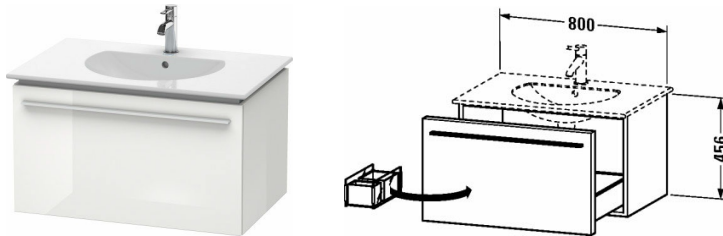

X-Large Vanity unit wall-mounted # XL6062

|< 31 1/2" Inch >|

Vanity unit wall-mounted	Dimension	Weight	Order number
1 pull-out compartment, compartment consists of glass dividers and 2 boxes (small/large), for Darling New # 049983			
Colors			
M03 Jade High Gloss Lacquer M07 Concrete Gray Matt Decor M09 Light Blue Matt Decor M10 Apricot Pearl High Gloss Lacquer M11 Cashmere Oak M12 Brushed Oak (Real wood veneer) M13 American Walnut (Real wood veneer) M18 White Matt M20 Apricot Pearl Satin Matt Lacquer M21 Walnut Dark Decor M22 White High Gloss (Decor) M27 White Lilac High Gloss Lacquer M31 Pine Silver (Decor) M38 Dolomiti Gray High Gloss Lacquer M40 Black High Gloss Lacquer M43 Basalt Matt (Decor) M47 Stone Blue High Gloss Lacquer M49 Graphite Matt (Decor) M51 Pine Terra (Decor) M52 European Oak (Decor) M53 Chestnut Dark (Decor) M61 Olive Brown High Gloss Lacquer M69 Brushed Walnut (Real wood veneer) M71 Mediterranean Oak (Real wood veneer) M72 Brushed Dark Oak (Real wood veneer) M73 Ticino Cherry Tree (Decor) M75 Linen (Decor) M79 Natural Walnut (Decor) M85 White High Gloss Lacquer M86 Cappuccino High Gloss Lacquer M87 White Lilac Satin Matt Lacquer M89 Flannel Gray High Gloss Lacquer M90 Flannel Grey Satin Matt Lacquer M91 Taupe Matt (Decor)			
Variant			
	31 1/2" x 20 1/2" Inch		XL6062
Infobox			
Siphon for washbasin # 005026 is recommended			
Suitable products			
Furniture washbasin with overflow, with faucet deck, wall-mounted, 32 5/8" x 21 1/2" Inch	32 5/8" x 21 1/2" Inch		049983

All drawings contain the necessary measurements which are subject to standard tolerances. They are stated in inch & mm and are non-binding. Exact measurements, in particular for customized installation scenarios, can only be taken from the finished ceramic piece.