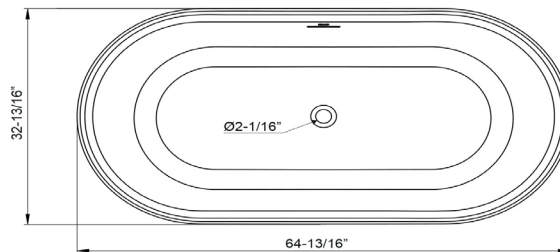

* Special order finish- call for availability
** - please specify finish
*** - please specify handle: R2MB Marble Storm Black, R2MW Marble Smoky White, R2MG Marble Forest Green, R1** Brass please specify any finish