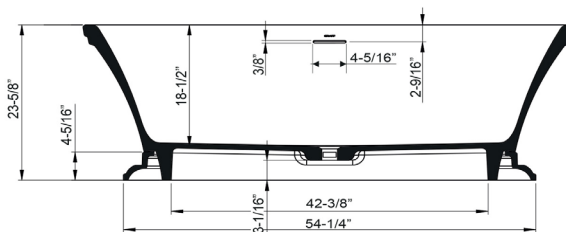

* Special order finish- call for availability
** - please specify finish
*** - please specify handle: R2MB Marble Storm Black, R2MW Marble Smoky White, R2MG Marble Forest Green, R1** Brass please specify any finish