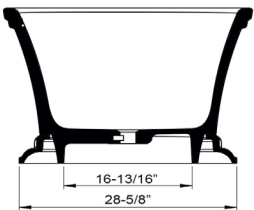

* Special order finish- call for availability
** - please specify finish
*** - please specify handle: R2MB Marble Storm Black, R2MW Marble Smoky White, R2MG Marble Forest Green, R1** Brass please specify any finish