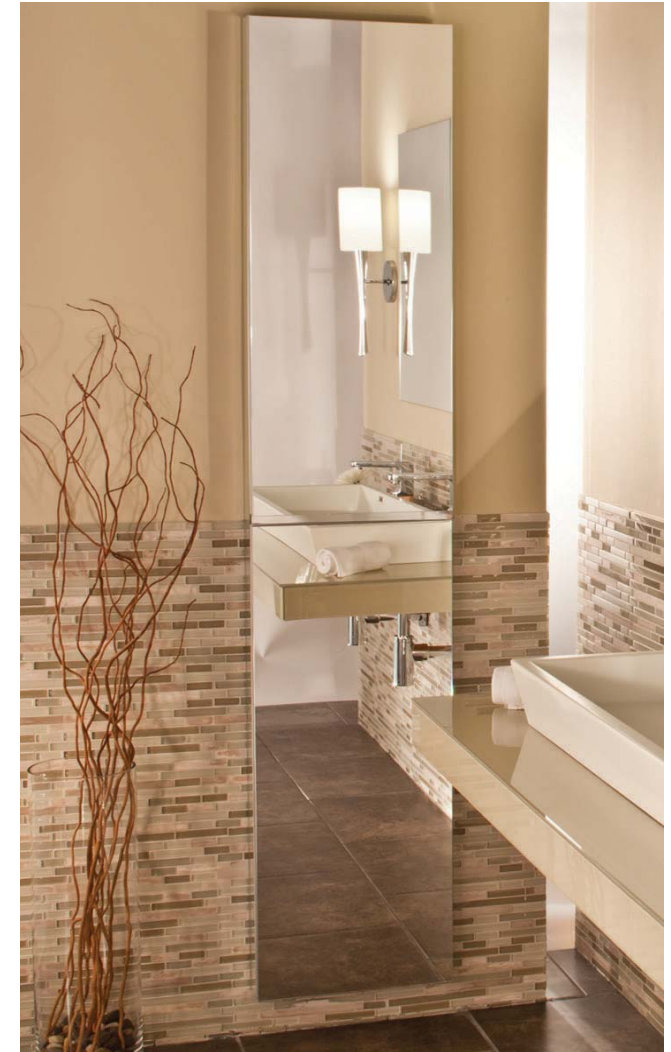

GLASSCRAFTERS, INC.
193 Veterans Blvd. Carlstadt, NJ 07072
1+ (800) 233-7362 (F) 1+ (888) 233-7362
sales@glasscraftersinc.com
Products That Reflect Your Style