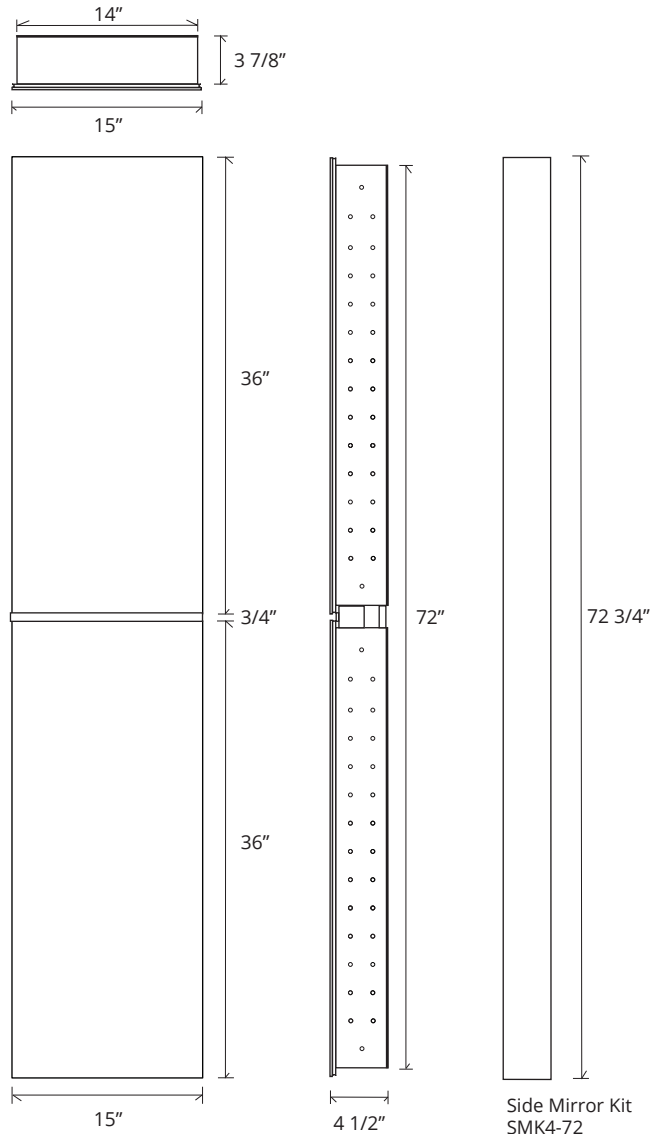

# VERTICAL TIER FRAMELESS MIRROR CABINET

## VTS-1672-4-SC-FM

Side Mirror Kit - Order for Surface Mount, #SMK4-72  
 Beveled Mirror also available (add "BM" to model code)

### SPECIFICATIONS

|                     |                   |
|---------------------|-------------------|
| Roughing-in Opening | 14 3/8" x 72 3/8" |
| Overall Dimensions  | 15" x 72 3/4"     |

GLASSCRAFTERS INC.