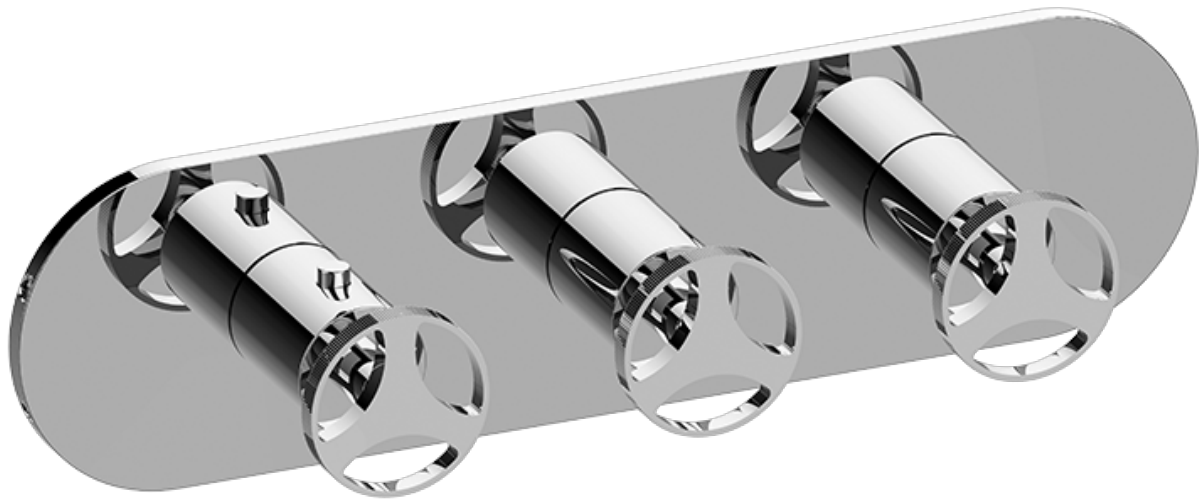

SHOWER
 Harley M-Series Valve Horizontal
 Trim with Three Handles
G-8056H-C19E0-T

Information

- Three metal handles
- Decorative trim plate
- Use with M-Series rough valves

Finishes

24K Gold

24K Brushed Gold