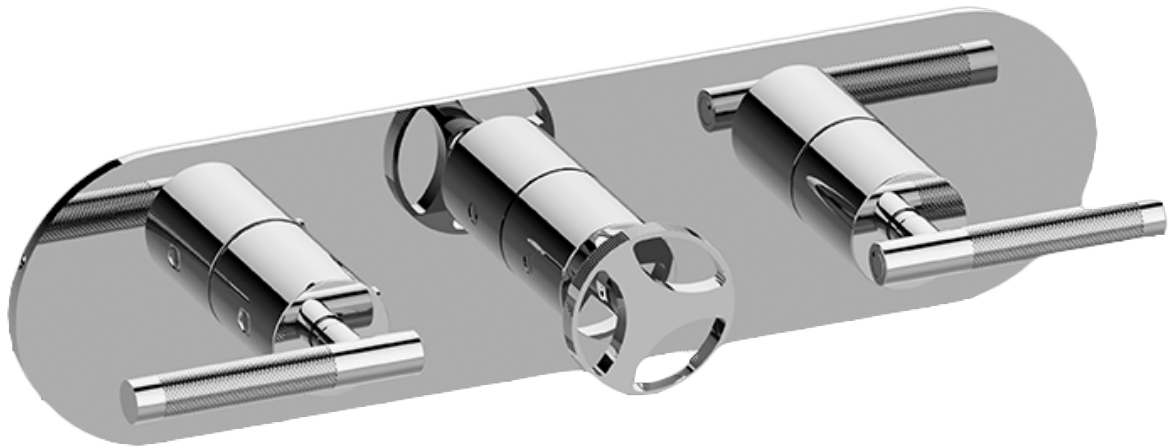

SHOWER
 Harley M-Series Valve Horizontal
 Trim with Three Handles
G-8056H-ALM57C19-T

Information

- Three metal handles
- Decorative trim plate
- Use with M-Series rough valves
- ALM57C19 handles should not be used with 2-way or 3-way diverter valves

Finishes

Architectural
White

G-8056H-ALM57C19-T

M-Series