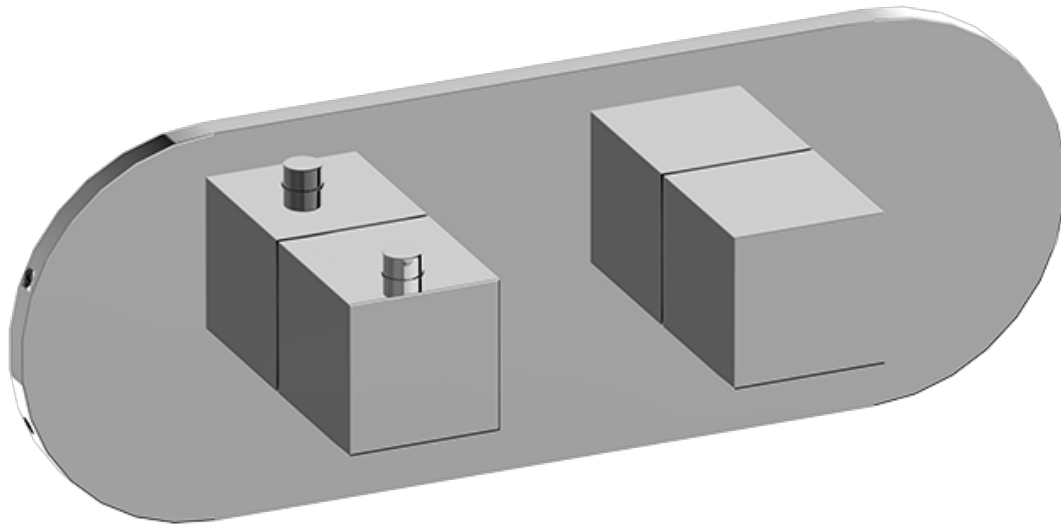

SHOWER
 Round M-Series Valve Horizontal
 Trim with Two Handles
G-8047H-SH0-T

Information

- Two metal handles
- Decorative trim plate
- To complete package, you must order rough valves

Finishes