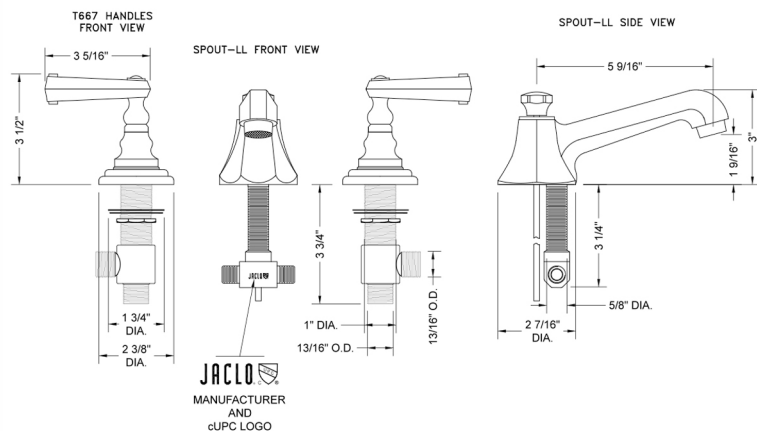

### FEATURES:

- All brass 8" - 12" widespread faucet includes brass pop-up drain with overflow
- 1/4 turn ceramic valves
- Stationary Spout
- Available Flow Rates: 1.5, 1.2 & 0.5 GPM. Additional flow rate (aerator) options available. Contact JACLO.
- 5 1/2" spout reach
- Spout Hole Size: 1 1/4" - 2"
- Valve Hole Size: 1 1/8" - 1 5/8"
- ADA Compliant Levers

### SPECIFICATION DRAWING: