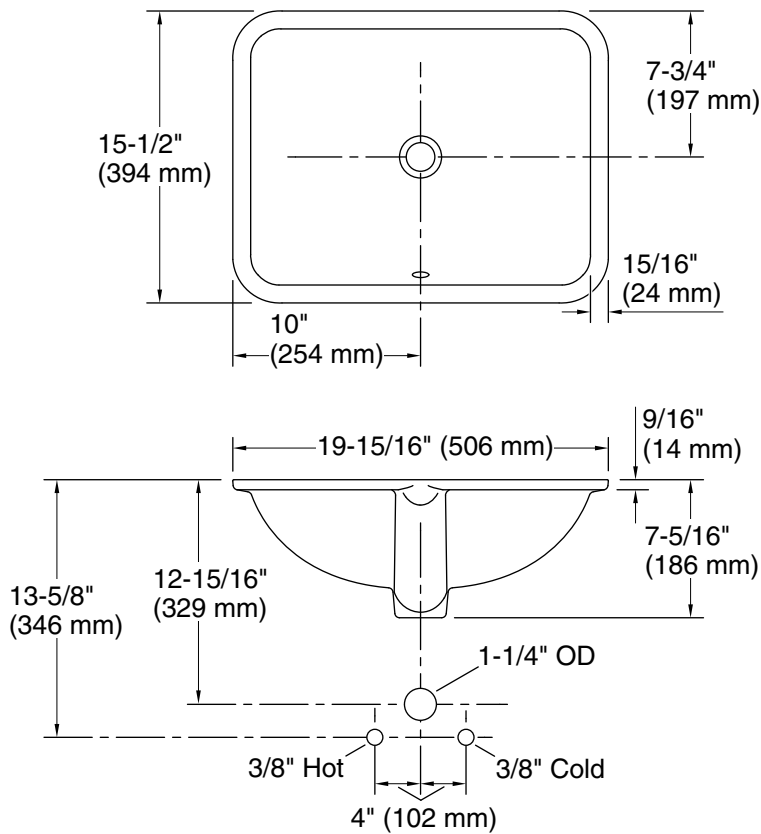

Material

- Vitreous china.

Installation

- Undermount.

Recommended Products/Accessories

K-9018 P-Trap

Included Components

Additional Components:
1193643 Basin clamps

Color	Code	Description
-------	------	-------------

	0	White
--	---	-------

Sartorial™ Herringbone Caxton® Rectangle

Bathroom sink

K-29471-HD1

Recommended ADA Installation

Technical Information

All product dimensions are nominal.