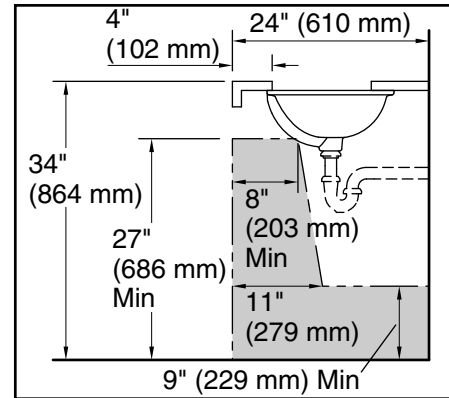

Material

- Vitreous china.

Installation

- Undermount.

Recommended Products/Accessories

K-9018 P-Trap

Included Components

Additional Components:
1193643 Basin clamps

Color	Code	Description
-------	------	-------------

	0	White
--	---	-------

Sartorial™ Herringbone Caxton® Rectangle

Bathroom sink

K-29471-HD1

Recommended ADA Installation

Technical Information

All product dimensions are nominal.