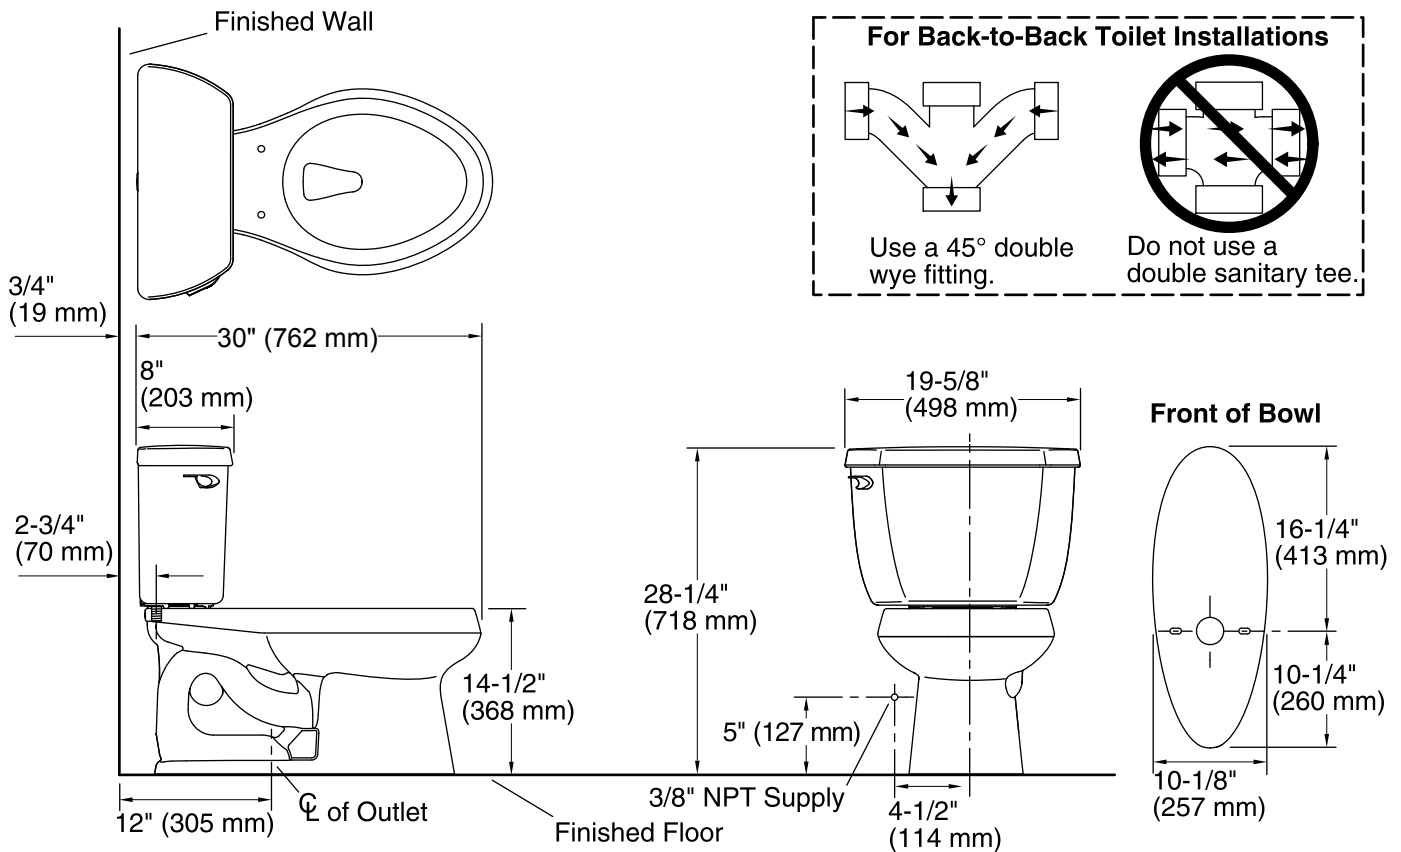

Wellworth® Classic

two-piece elongated dual-flush toilet

K-3575

Features

- Two-piece toilet.
- Elongated bowl offers added room and comfort.
- 1.28 gallons per flush (gpf).
- Standard left-hand trip lever included.
- Combination consists of the K-4436 tank and the K-4198 bowl.
- Coordinates with other products in the Wellworth collection.

Installation

- Standard 12-inch rough-in.
- Seat and supply line not included.

Water Conservation & Rebates

- WaterSense® toilets meet strict EPA flushing guidelines, including using at least 20 percent less water than 1.6-gallon toilets.
- Eligible for consumer rebates in some municipalities.

Included Components

Product consists of:

- K-4198 Elongated Bowl
- K-4436 Toilet Tank

Additional Components:

- Bolt cap accessory pack
- Tank accessory pack
- Tank cover
- Trip lever

Codes/Standards

ASME A112.19.2/CSA B45.1
DOE - Energy Policy Act 1992
EPA WaterSense®

Technical Information

All product dimensions are nominal.

Toilet type:	Two-piece, Floor-mount
Waste Outlet:	Floor
Bowl shape:	Elongated
Flush type:	Class Five®
Trap passageway:	2-1/8" (54 mm)
Water Consumption	
Full:	1.28 gpf (4.8 lpf)
Water surface size:	11-1/4" x 8-1/4" (286 mm x 210 mm)
Rim to water surface:	5-1/4" (133 mm)
Rough-in:	12" (305 mm)
Seat-mounting holes:	5-1/2" (140 mm)