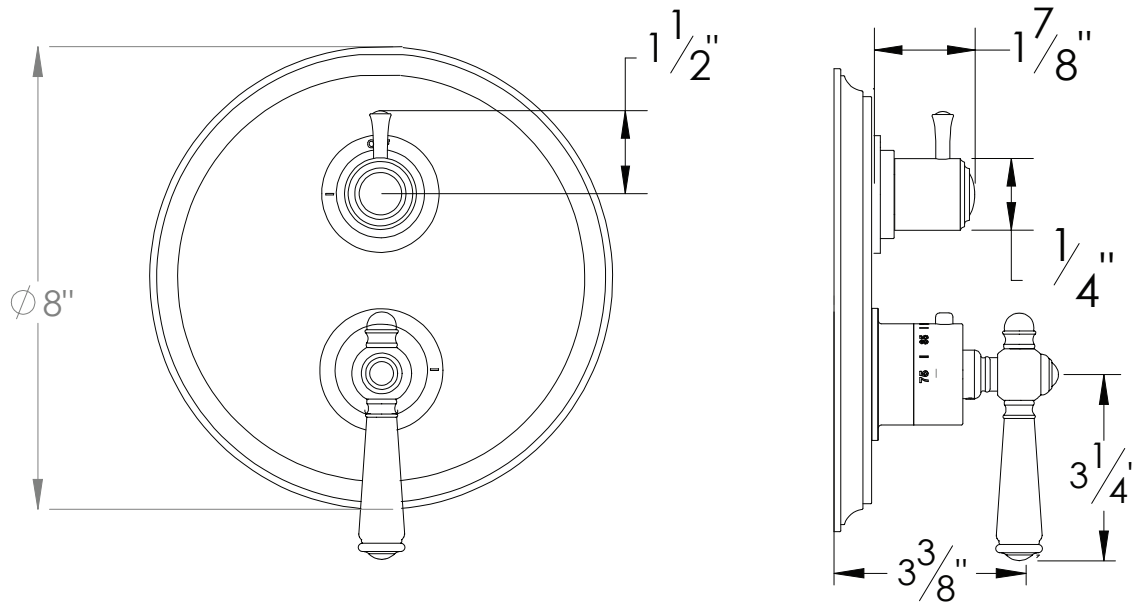

#### 1/2" Thermostatic trim with 3-way diverter

- "JP" style handles
- Includes trim plate and handles
- VALVE NOT INCLUDED
- USE TH-8303 VALVE
- Shut-off / diverter for Three Outlets

The measurements shown are for reference only. Products and specifications shown are subject to change without notice.