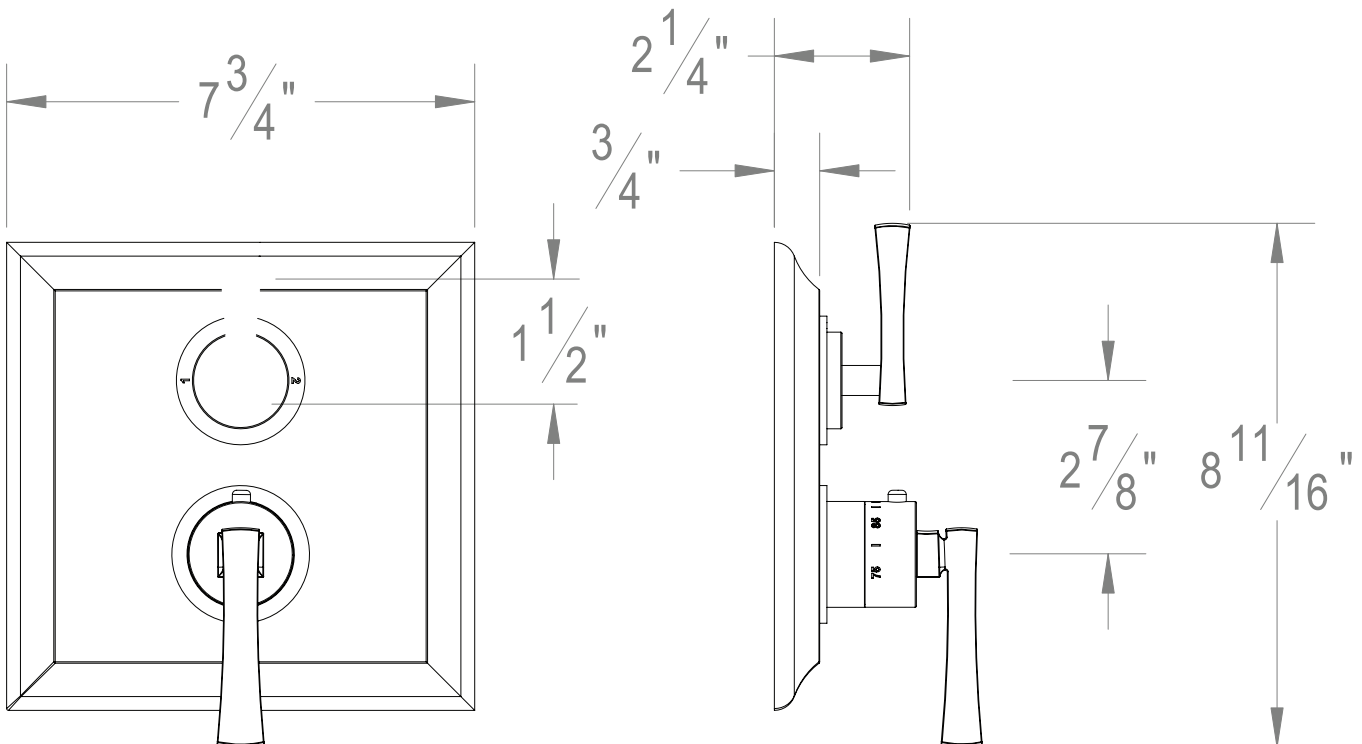

PRODUCT SPECIFICATION SHEET

ITEM # 7099ED-TM

TRIM

1/2" Thermostatic trim with 3-way diverter

- "ED" style handles
- Includes trim plate and handles
- VALVE NOT INCLUDED
- USE TH-8300 VALVE
- Diverter for Three Outlets

The measurements shown are for reference only. Products and specifications shown are subject to change without notice.