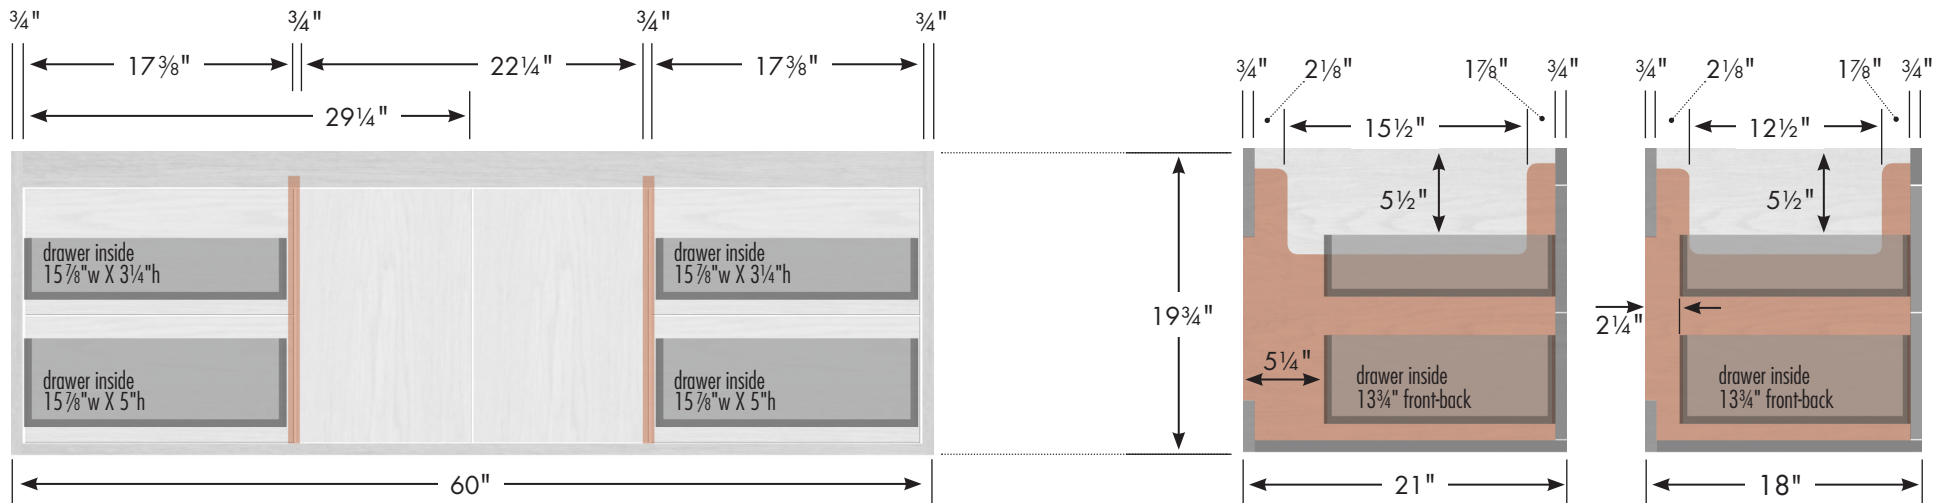

### SPECIFICATION VARIANCES

Dimensions on finished vanities may vary slightly from those shown on these specification sheets due to variability in construction materials.

Our products are engineered to maintain close dimensional tolerances but variability in manufacturing materials can change dimensions slightly (normally within  $\pm 1/8$ " but occasionally up to  $\pm 3/16$ ").

We can not be responsible for any expenses incurred as a result of the end user or contractor not following this guideline.

**60" SoDo Vanity  
Double Basin**  
60" wide  
19¾" tall  
21" or 18" front-to-back

Vanity back clear openings for plumbing

internal dividers

**60" SoDo Vanity**  
**Center Basin**  
60" wide  
19¾" tall  
21" or 18" front-to-back

Vanity back clear openings for plumbing

internal dividers

## 48" SoDo Vanity

48" wide  
19¾" tall  
21" or 18" front-to-back

Vanity back clear openings for plumbing

internal dividers