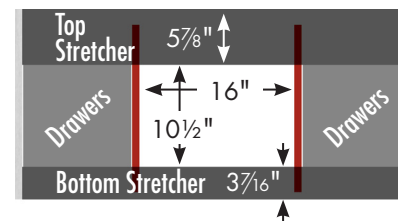

Vanity back clear openings for plumbing