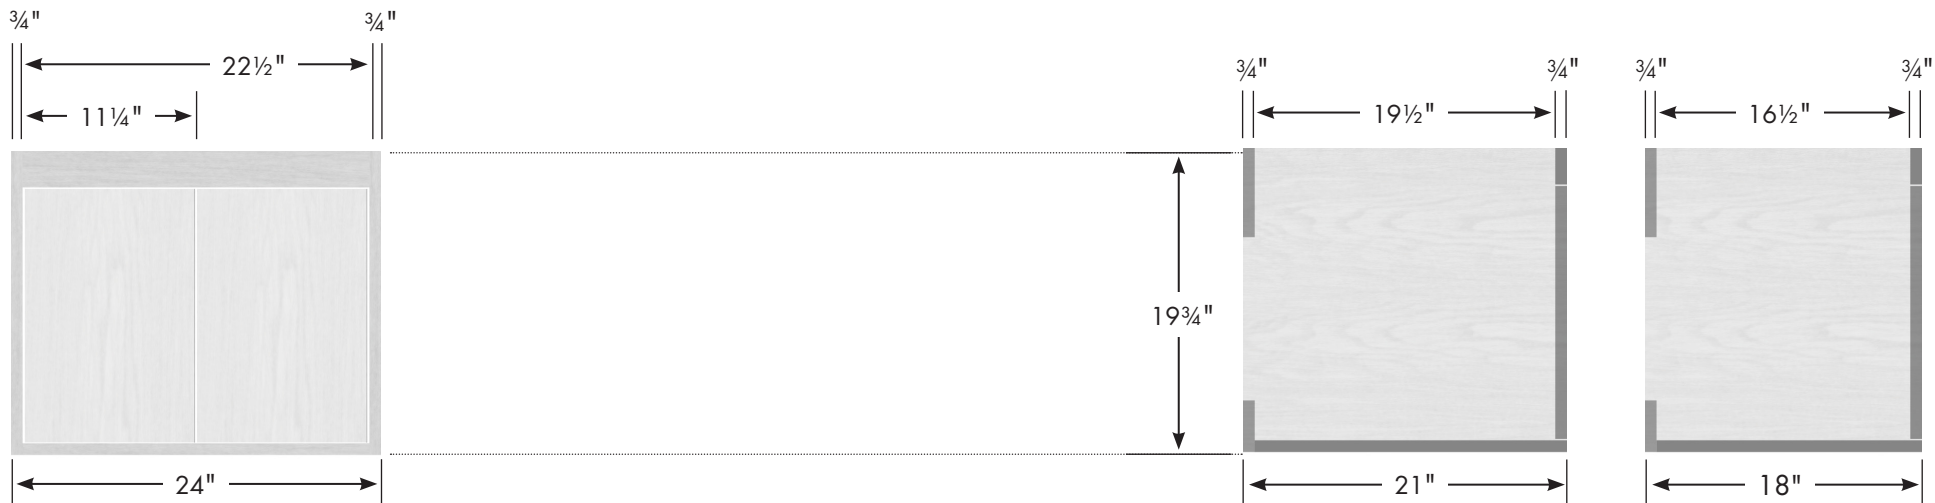

Vanity back clear openings for plumbing

**30" SoDo Vanity**  
**No Side Drawers**  
 30" wide  
 19¾" tall  
 21" or 18" front-to-back

Vanity back clear openings for plumbing