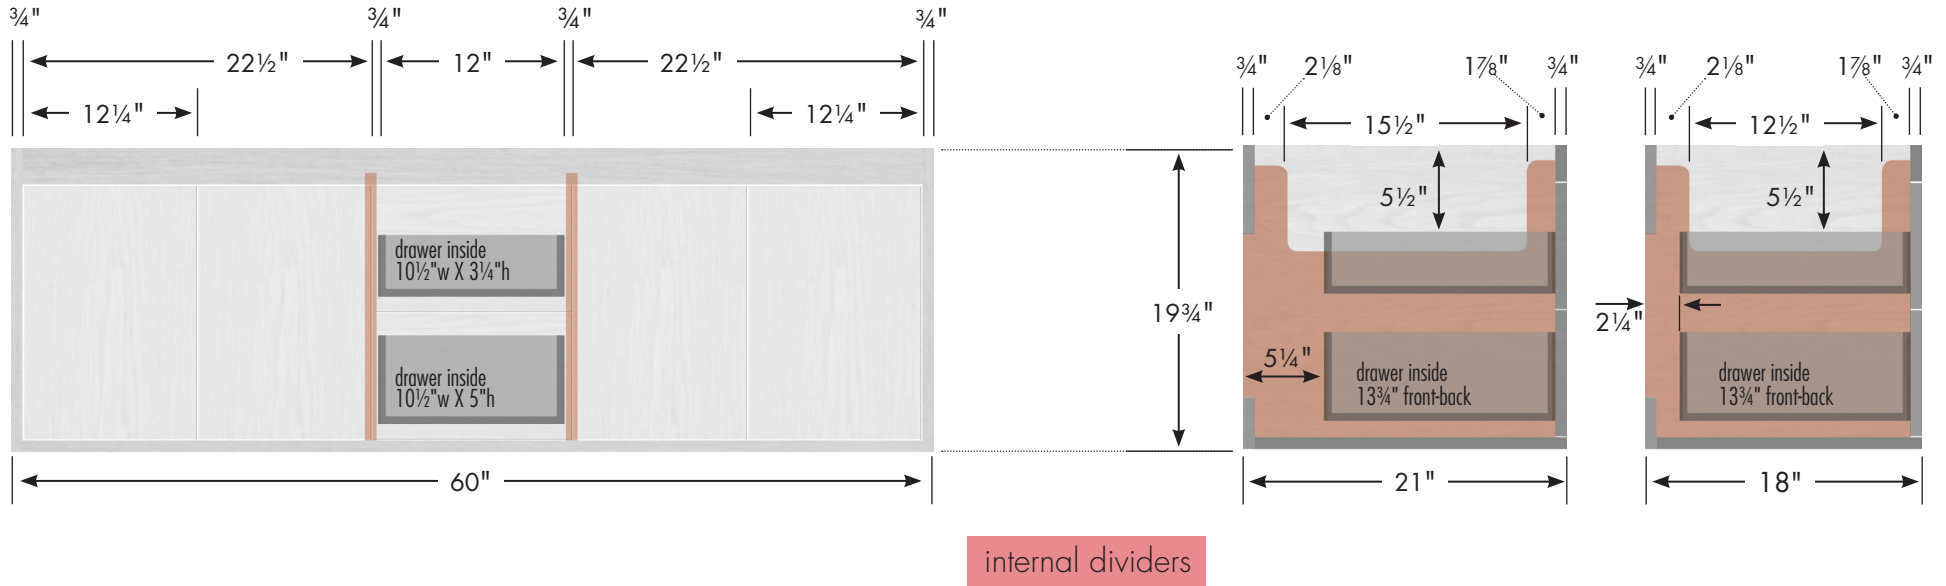

### SPECIFICATION VARIANCES

Dimensions on finished vanities may vary slightly from those shown on these specification sheets due to variability in construction materials.

Our products are engineered to maintain close dimensional tolerances but variability in manufacturing materials can change dimensions slightly (normally within  $\pm 1/8$ " but occasionally up to  $\pm 3/16$ ").

We can not be responsible for any expenses incurred as a result of the end user or contractor not following this guideline.

**60" SoDo Vanity  
Double Basin**  
60" wide  
19¾" tall  
21" or 18" front-to-back

## 48" SoDo Vanity

48" wide  
19¾" tall  
21" or 18" front-to-back

Vanity back clear openings for plumbing

internal dividers

**12" SoDo  
Drawer Bank**  
12" wide  
19¾" tall  
21" or 18" front-to-back