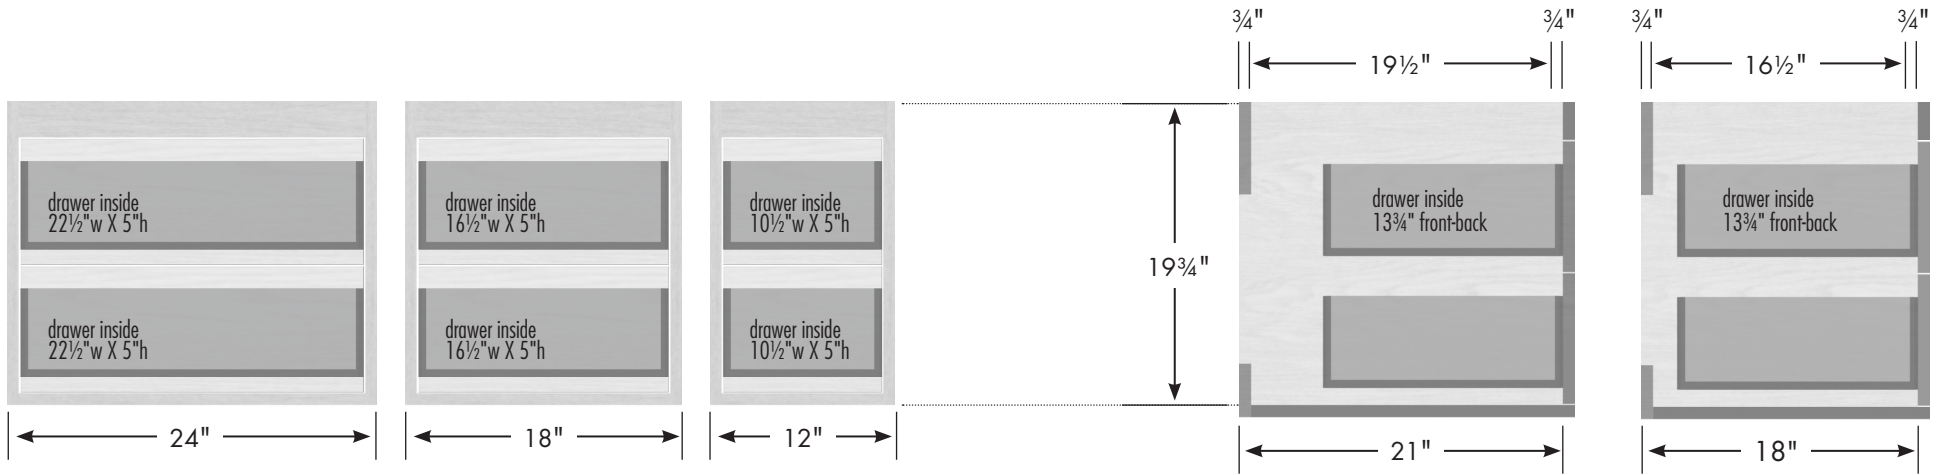

### SPECIFICATION VARIANCES

Dimensions on finished vanities may vary slightly from those shown on these specification sheets due to variability in construction materials.

Our products are engineered to maintain close dimensional tolerances but variability in manufacturing materials can change dimensions slightly (normally within  $\pm 1/8$ " but occasionally up to  $\pm 3/16$ ").

We can not be responsible for any expenses incurred as a result of the end user or contractor not following this guideline.

**60" SoDo Vanity  
Double Basin**  
60" wide  
19¾" tall  
21" or 18" front-to-back

Vanity back clear openings for plumbing

**30" SoDo Vanity**  
**No Side Drawers**  
 30" wide  
 19¾" tall  
 21" or 18" front-to-back

Vanity back clear openings for plumbing

## 24" SoDo Vanity

24" wide  
19¾" tall  
21" or 18" front-to-back

Vanity back clear openings for plumbing

**24" SoDo  
Drawer Bank**  
24" wide  
19¾" tall  
21" or 18" front-to-back

**18" SoDo  
Drawer Bank**  
18" wide  
19¾" tall  
21" or 18" front-to-back