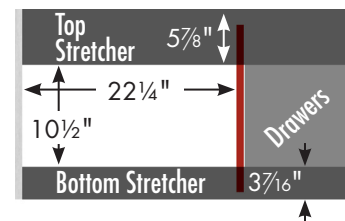

Vanity back clear openings for plumbing