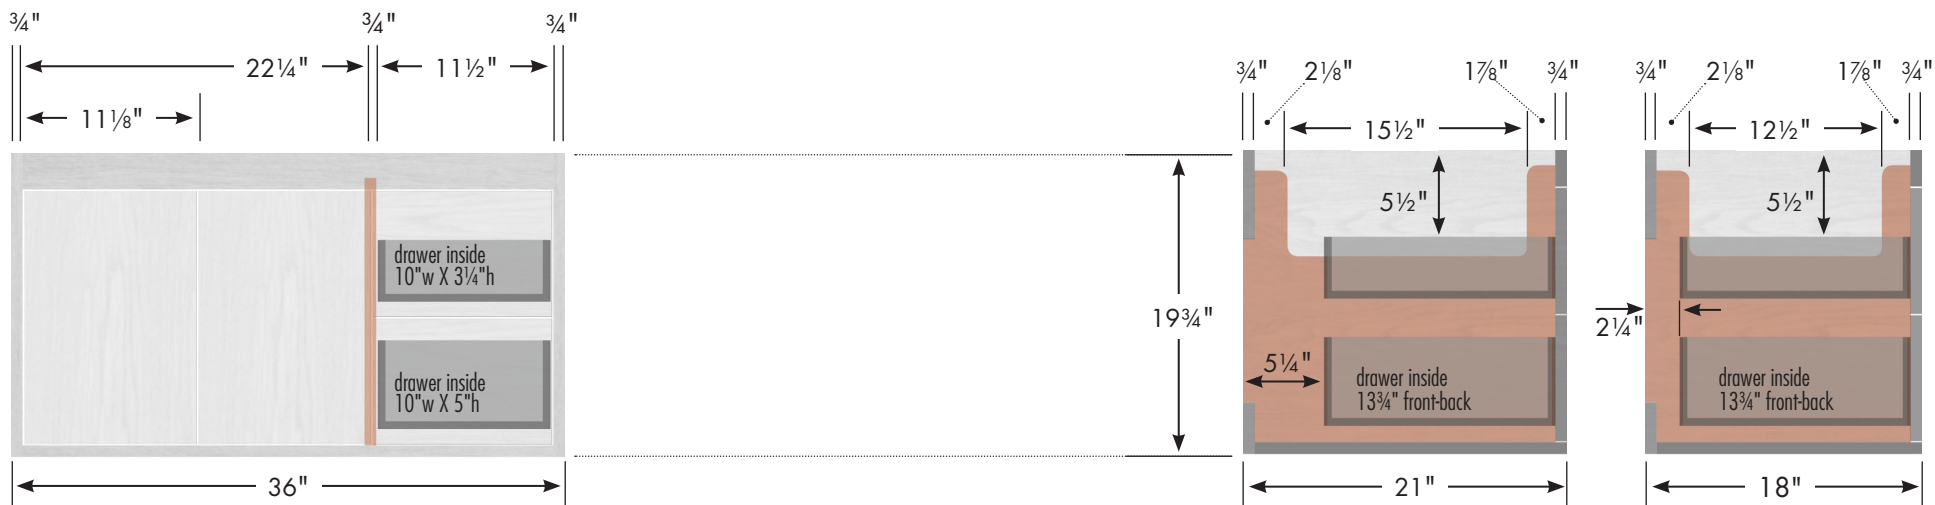

internal dividers

36" SoDo Vanity
Drawers Right
36" wide
19¾" tall
21" or 18" front-to-back

Vanity back clear openings for plumbing