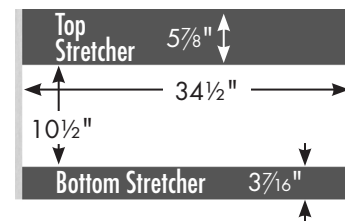

Vanity back clear openings for plumbing