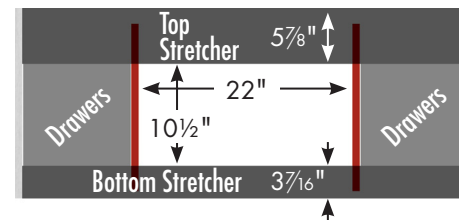

### SPECIFICATION VARIANCES

Dimensions on finished vanities may vary slightly from those shown on these specification sheets due to variability in construction materials.

Our products are engineered to maintain close dimensional tolerances but variability in manufacturing materials can change dimensions slightly (normally within  $\pm 1/8$ " but occasionally up to  $\pm 3/16$ ").

We can not be responsible for any expenses incurred as a result of the end user or contractor not following this guideline.

**60" SoDo Vanity  
Double Basin**  
60" wide  
19¾" tall  
21" or 18" front-to-back

Vanity back clear openings for plumbing

internal dividers

**60" SoDo Vanity**  
**Center Basin**  
60" wide  
19¾" tall  
21" or 18" front-to-back

Vanity back clear openings for plumbing

internal dividers

## 48" SoDo Vanity

48" wide  
19¾" tall  
21" or 18" front-to-back

Vanity back clear openings for plumbing

internal dividers