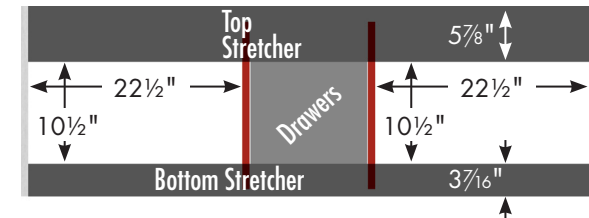

### SPECIFICATION VARIANCES

Dimensions on finished vanities may vary slightly from those shown on these specification sheets due to variability in construction materials.

Our products are engineered to maintain close dimensional tolerances but variability in manufacturing materials can change dimensions slightly (normally within  $\pm 1/8$ " but occasionally up to  $\pm 3/16$ ").

In most applications these slight variations will have no impact upon installation, appearance or function. However, when planning and finishing a space for a built in vanity, **do not frame or finish the space before measuring the actual cabinet!**

We can not be responsible for any expenses incurred as a result of the end user or contractor not following this guideline.

**60" SoDo Vanity  
Double Basin**  
60" wide  
19¾" tall  
21" or 18" front-to-back

Vanity back clear openings for plumbing

internal dividers

**60" SoDo Vanity**  
**Center Basin**  
60" wide  
19¾" tall  
21" or 18" front-to-back

Vanity back clear openings for plumbing

internal dividers