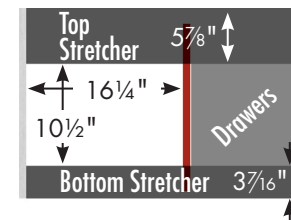

Vanity back clear openings for plumbing

internal dividers

**30" SoDo Vanity  
Drawers Right**  
30" wide  
19¾" tall  
21" or 18" front-to-back

Vanity back clear openings for plumbing

internal dividers

**30" SoDo Vanity**  
**Drawers Left**  
 30" wide  
 19¾" tall  
 21" or 18" front-to-back