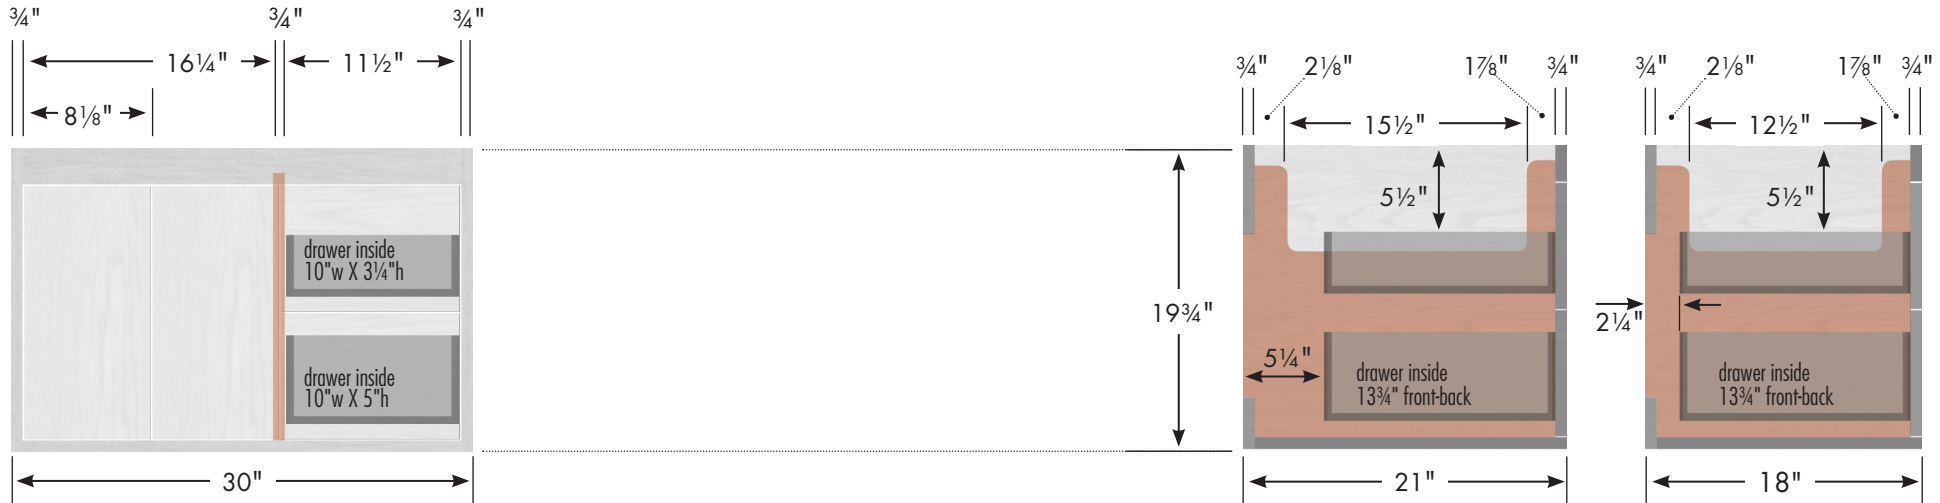

internal dividers

**30" SoDo Vanity
Drawers Right**
30" wide
19¾" tall
21" or 18" front-to-back

Vanity back clear openings for plumbing