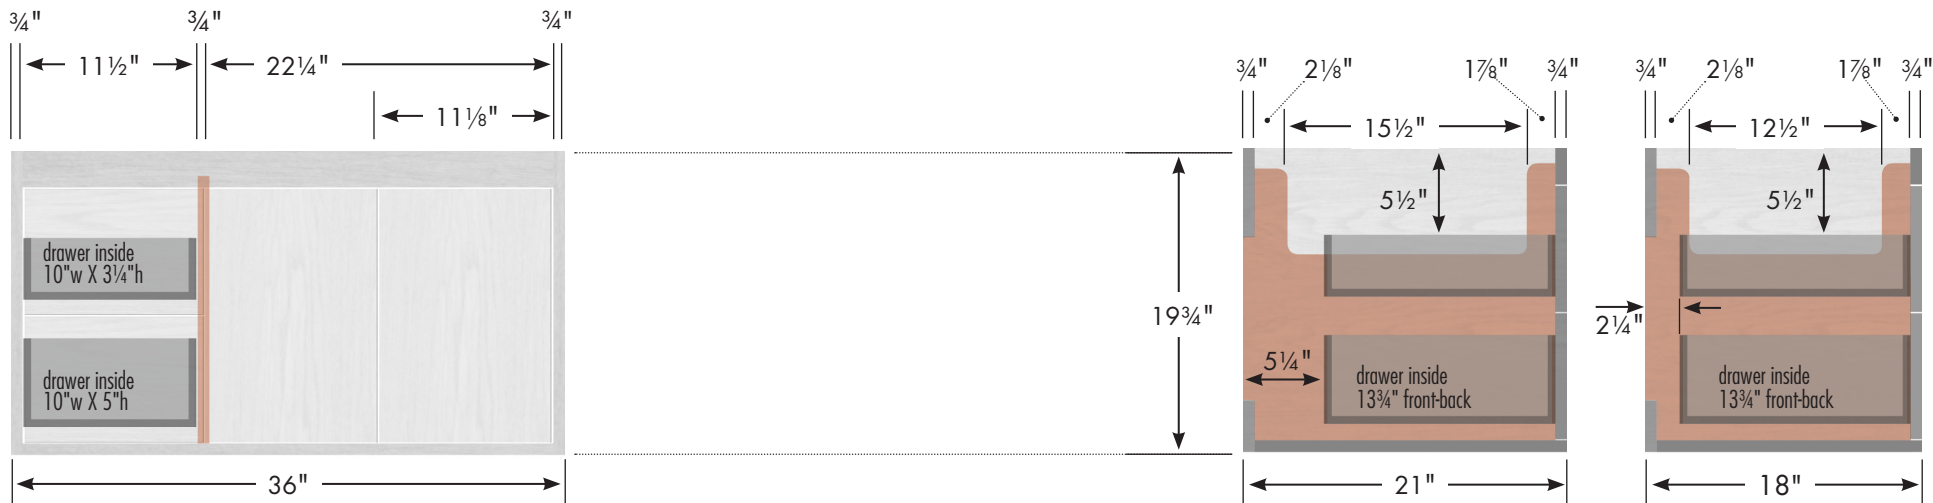

internal dividers

36" SoDo Vanity
Drawers Left
36" wide
19¾" tall
21" or 18" front-to-back

Vanity back clear openings for plumbing