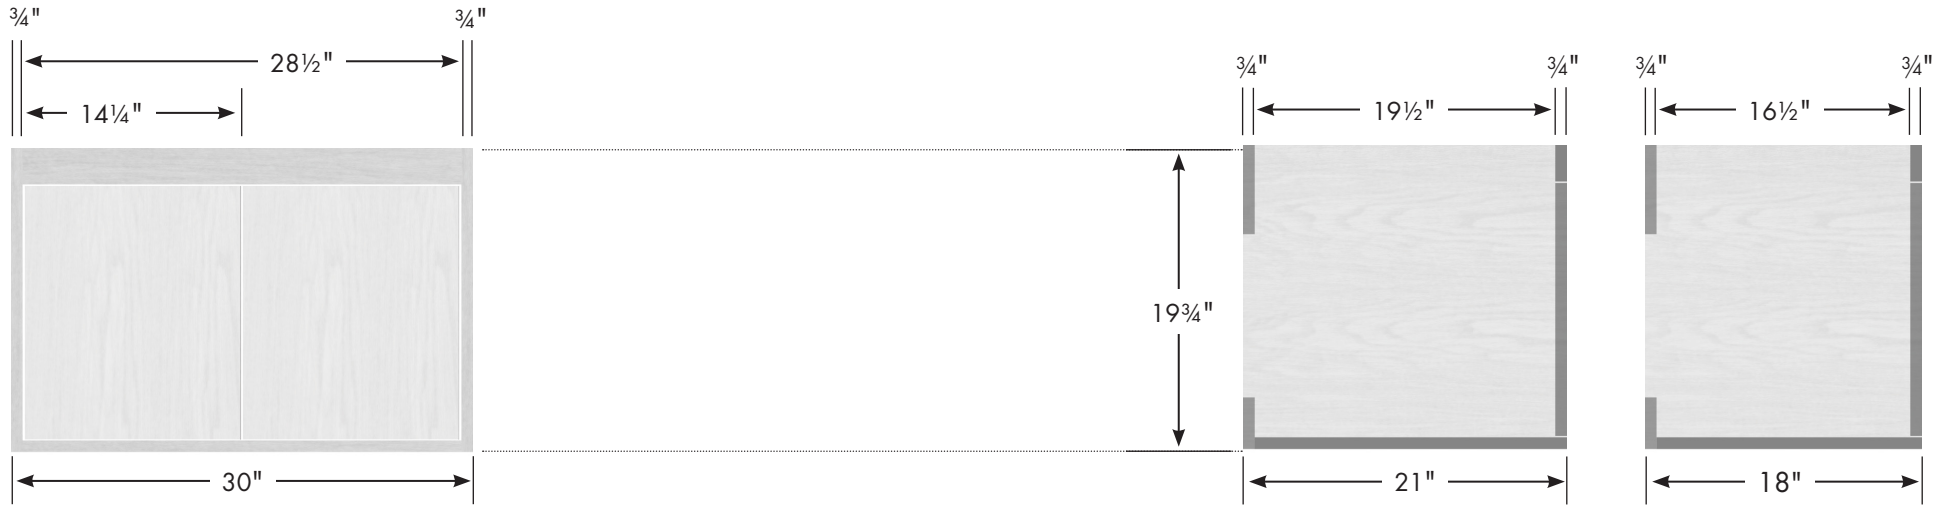

Vanity back clear openings for plumbing