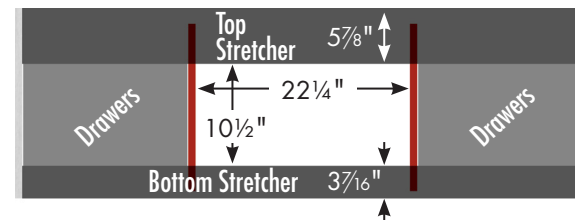

### SPECIFICATION VARIANCES

Dimensions on finished vanities may vary slightly from those shown on these specification sheets due to variability in construction materials.

Our products are engineered to maintain close dimensional tolerances but variability in manufacturing materials can change dimensions slightly (normally within  $\pm 1/8$ " but occasionally up to  $\pm 3/16$ ").

We can not be responsible for any expenses incurred as a result of the end user or contractor not following this guideline.

**60" SoDo Vanity  
Double Basin**  
60" wide  
19¾" tall  
21" or 18" front-to-back

Vanity back clear openings for plumbing

internal dividers

**60" SoDo Vanity**  
**Center Basin**  
60" wide  
19¾" tall  
21" or 18" front-to-back

Vanity back clear openings for plumbing

internal dividers

## 48" SoDo Vanity

48" wide  
19¾" tall  
21" or 18" front-to-back

Vanity back clear openings for plumbing

internal dividers