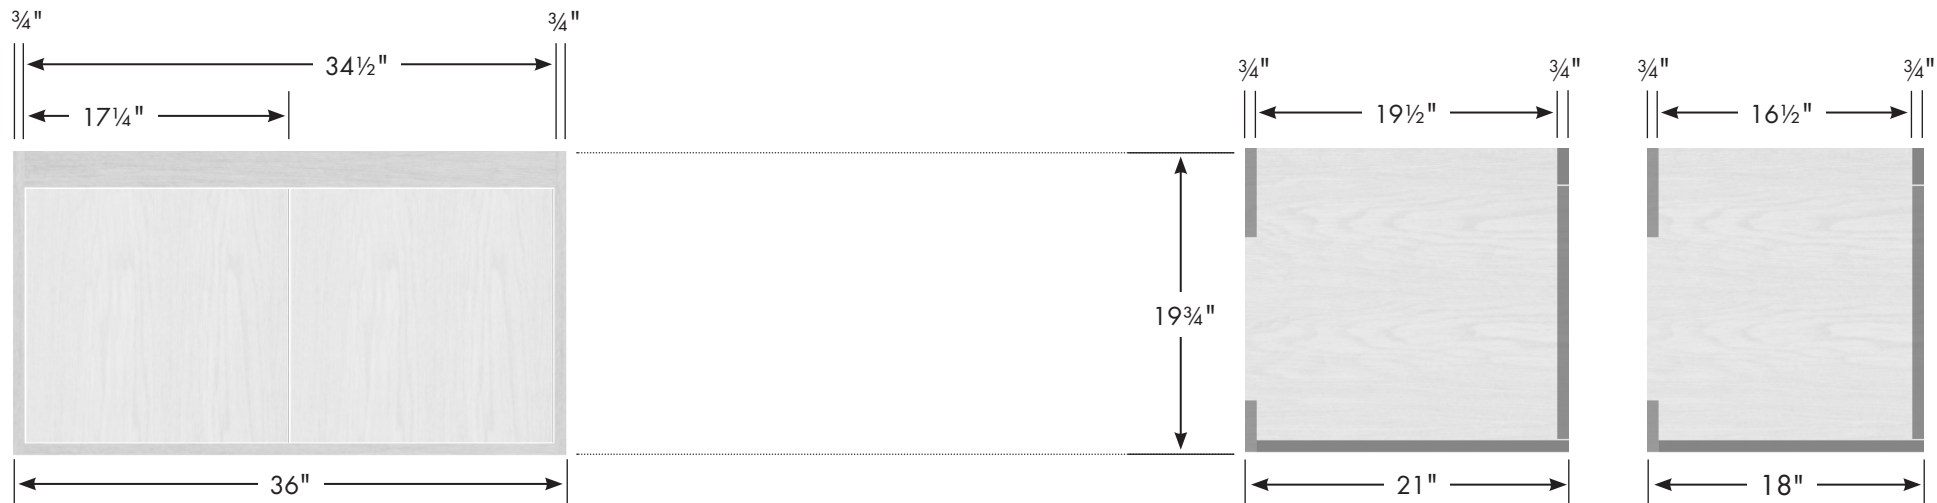

Vanity back clear openings for plumbing

internal dividers

**36" SoDo Vanity**  
**Drawers Left**  
 36" wide  
 19¾" tall  
 21" or 18" front-to-back

Vanity back clear openings for plumbing

**36" SoDo Vanity**  
**No Side Drawers**  
 36" wide  
 19¾" tall  
 21" or 18" front-to-back