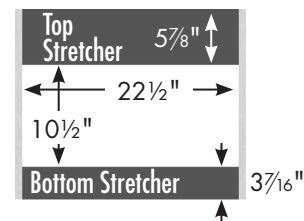

24" SoDo Vanity

24" wide
19¾" tall
21" or 18" front-to-back

Vanity back clear openings for plumbing