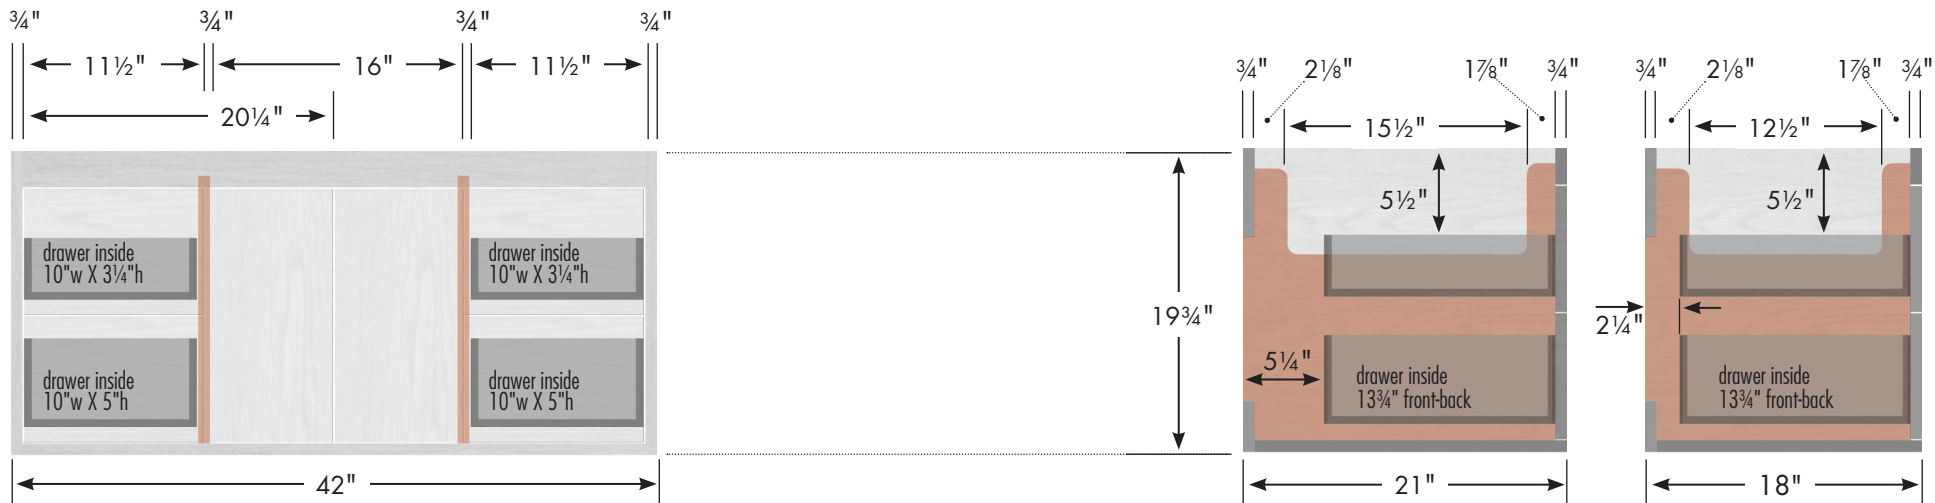

### SPECIFICATION VARIANCES

Dimensions on finished vanities may vary slightly from those shown on these specification sheets due to variability in construction materials.

Our products are engineered to maintain close dimensional tolerances but variability in manufacturing materials can change dimensions slightly (normally within  $\pm 1/8$ " but occasionally up to  $\pm 3/16$ ").

We can not be responsible for any expenses incurred as a result of the end user or contractor not following this guideline.

**60" SoDo Vanity  
Double Basin**  
60" wide  
19¾" tall  
21" or 18" front-to-back

Vanity back clear openings for plumbing

internal dividers

**60" SoDo Vanity**  
**Center Basin**  
60" wide  
19¾" tall  
21" or 18" front-to-back

Vanity back clear openings for plumbing

internal dividers

## 48" SoDo Vanity

48" wide  
19¾" tall  
21" or 18" front-to-back

Vanity back clear openings for plumbing

internal dividers