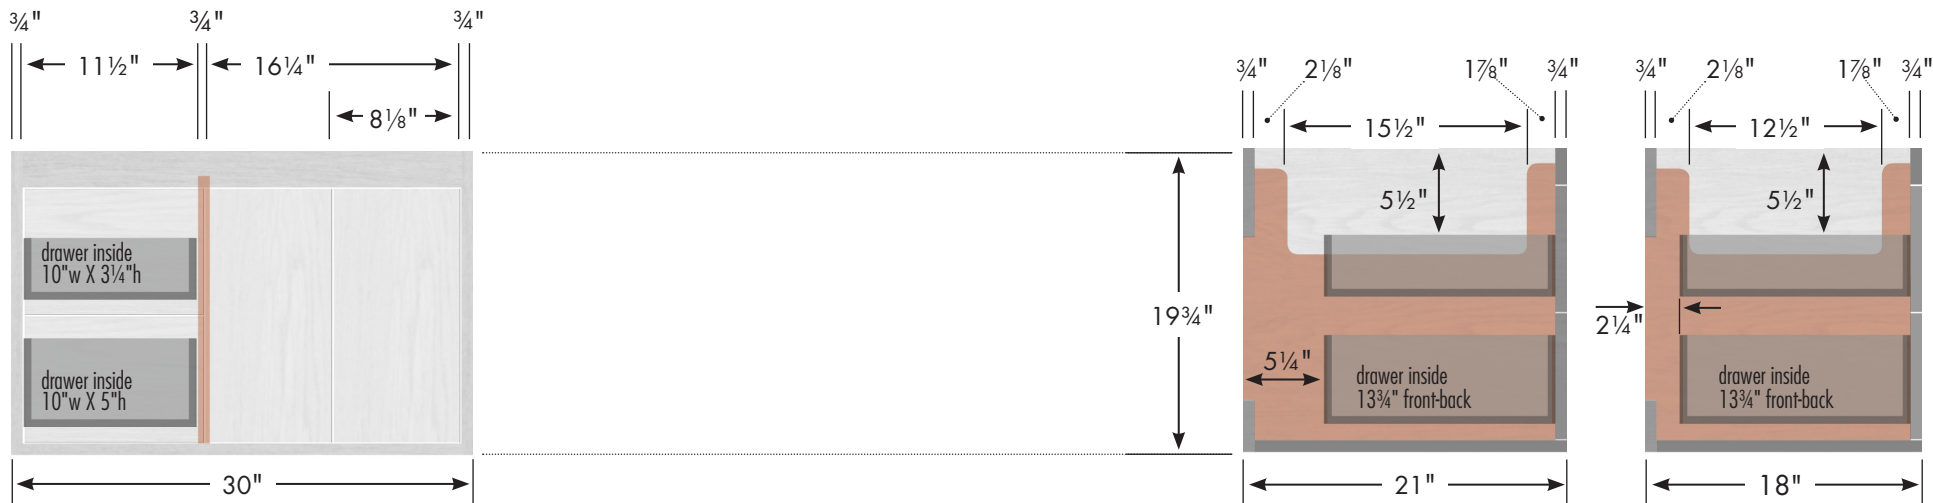

We can not be responsible for any expenses incurred as a result of the end user or contractor not following this guideline.

**60" SoDo Vanity  
Double Basin**  
60" wide  
19¾" tall  
21" or 18" front-to-back

Vanity back clear openings for plumbing

internal dividers

**30" SoDo Vanity  
Drawers Right**  
30" wide  
19¾" tall  
21" or 18" front-to-back

Vanity back clear openings for plumbing

internal dividers

**30" SoDo Vanity**  
**Drawers Left**  
 30" wide  
 19¾" tall  
 21" or 18" front-to-back