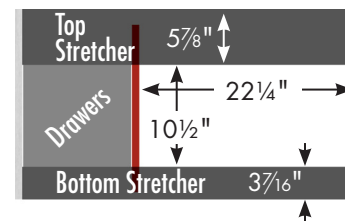

Vanity back clear openings for plumbing

internal dividers

**36" SoDo Vanity**  
**Drawers Left**  
 36" wide  
 19¾" tall  
 21" or 18" front-to-back

Vanity back clear openings for plumbing

**36" SoDo Vanity**  
**No Side Drawers**  
 36" wide  
 19¾" tall  
 21" or 18" front-to-back