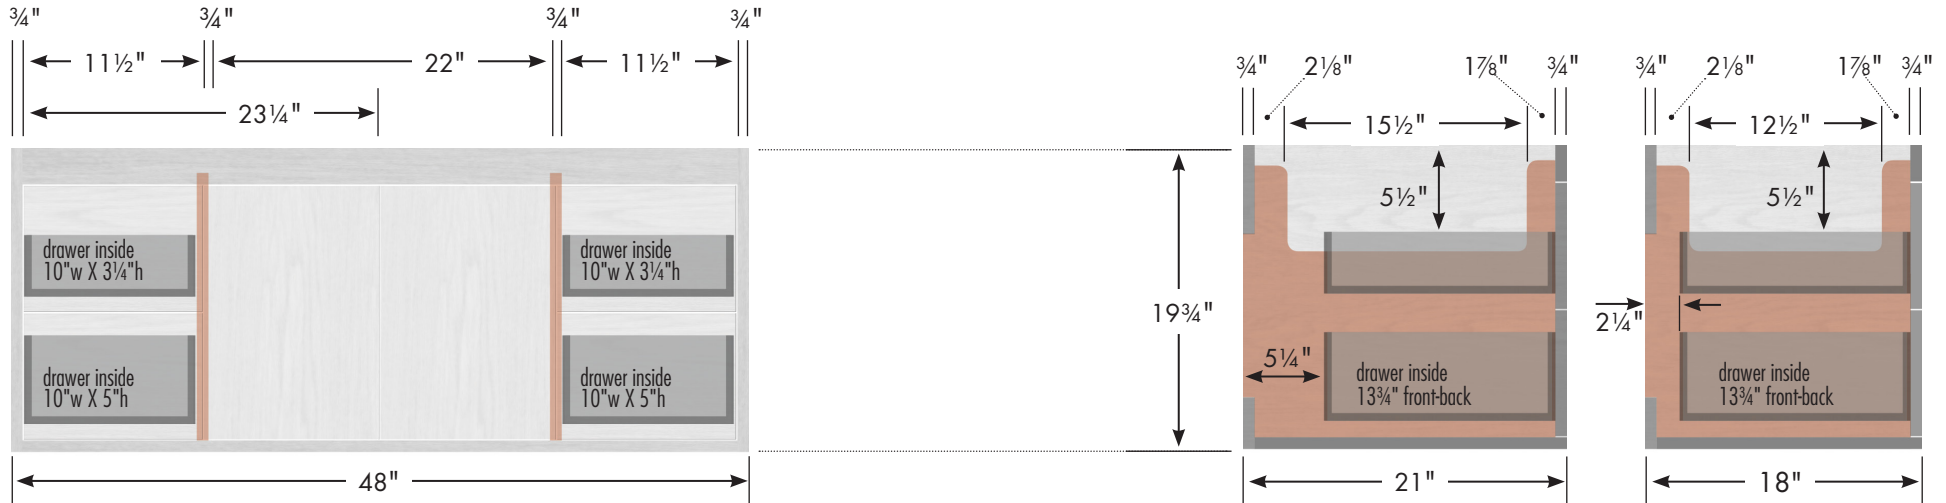

### SPECIFICATION VARIANCES

Dimensions on finished vanities may vary slightly from those shown on these specification sheets due to variability in construction materials.

Our products are engineered to maintain close dimensional tolerances but variability in manufacturing materials can change dimensions slightly (normally within  $\pm 1/8$ " but occasionally up to  $\pm 3/16$ ").

We can not be responsible for any expenses incurred as a result of the end user or contractor not following this guideline.

**60" SoDo Vanity  
Double Basin**  
60" wide  
19¾" tall  
21" or 18" front-to-back

Vanity back clear openings for plumbing

internal dividers

**60" SoDo Vanity**  
**Center Basin**  
60" wide  
19¾" tall  
21" or 18" front-to-back

Vanity back clear openings for plumbing

internal dividers

## 48" SoDo Vanity

48" wide  
19¾" tall  
21" or 18" front-to-back

Vanity back clear openings for plumbing

internal dividers