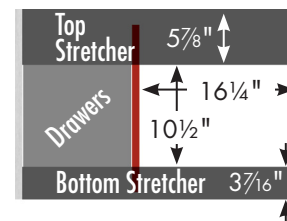

Vanity back clear openings for plumbing