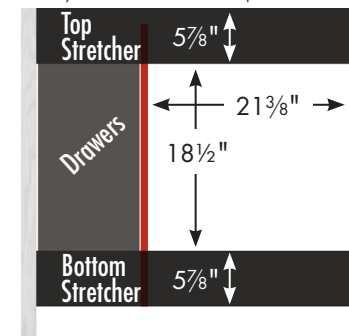

internal dividers

Vanity back clear openings for plumbing
(may need to cut adjustable shelf)

36" Alki View Vanity
Drawers Left
36" wide
34½" tall
21" or 18" front-to-back