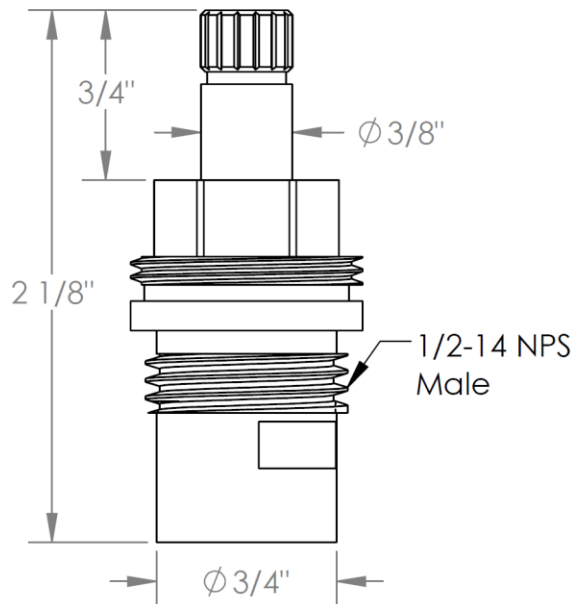

CRT501-H

Cartridge for 4" Lavatory Center-Set Stem - Hot
Quarter Turn Counter-Clockwise

Meets the applicable requirements of ASME A112.18.1-2005/CSA B125.1-05, entitled "Plumbing Supply Fittings"

WATERMARK DESIGNS 9/12/2018