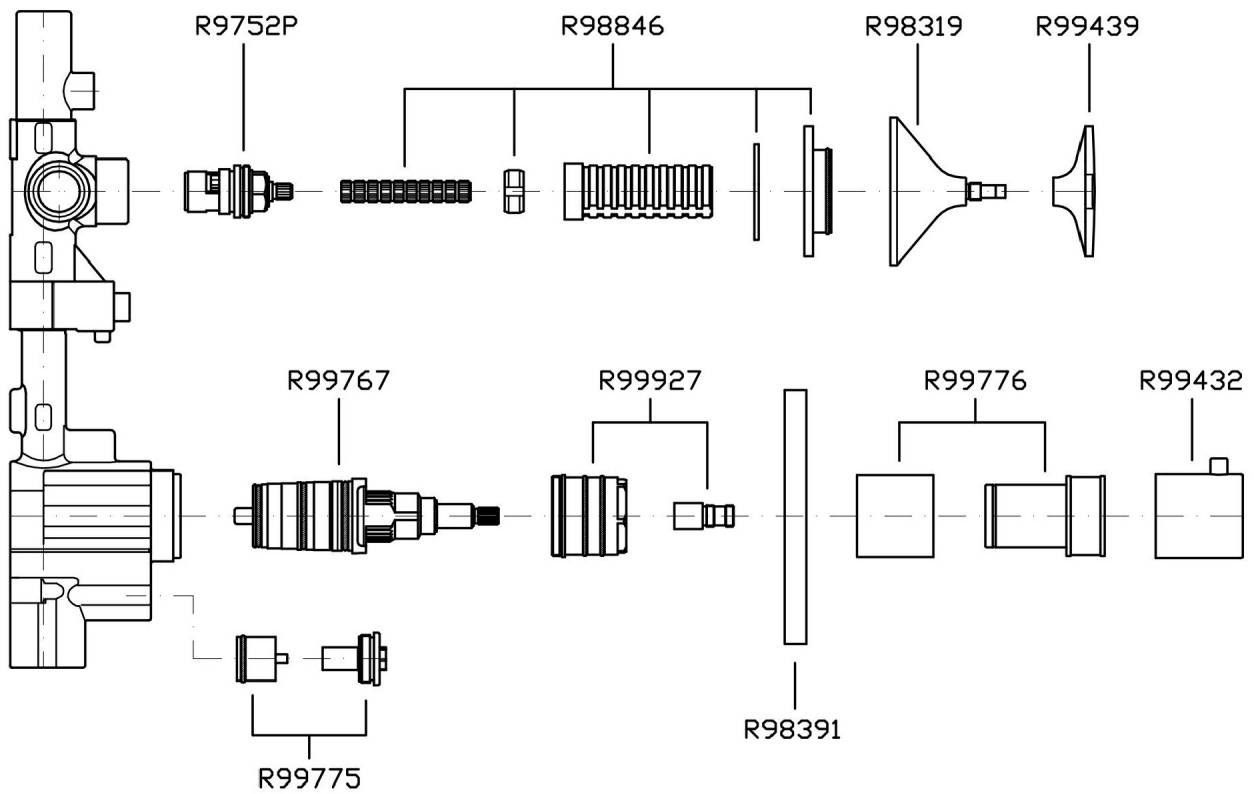

ZB1097.1900 Overall Drawing

Brand ZUCCHETTI

Class

BELLAGIO

BELLAGIO

ZB1097.1900 Exploded

Brand ZUCCHETTI

Class

BELLAGIO

BELLAGIO

ZB1097.1900 Certifications

USA

IAPMO

BELLAGIO

ZB1097.1900 Weights and Sizes

Weight (lb)	4,18 (Kg)	9,215228 (lb)
Volume (dc3) - (in3)	15,98 (dc3)	0,000975 (in3)
h (mm) - (in)	90 (mm)	3,543309 (in)
L1 (mm) - (in)	335 (mm)	13,1889835 (in)
L2 (mm) - (in)	530 (mm)	20,866153 (in)