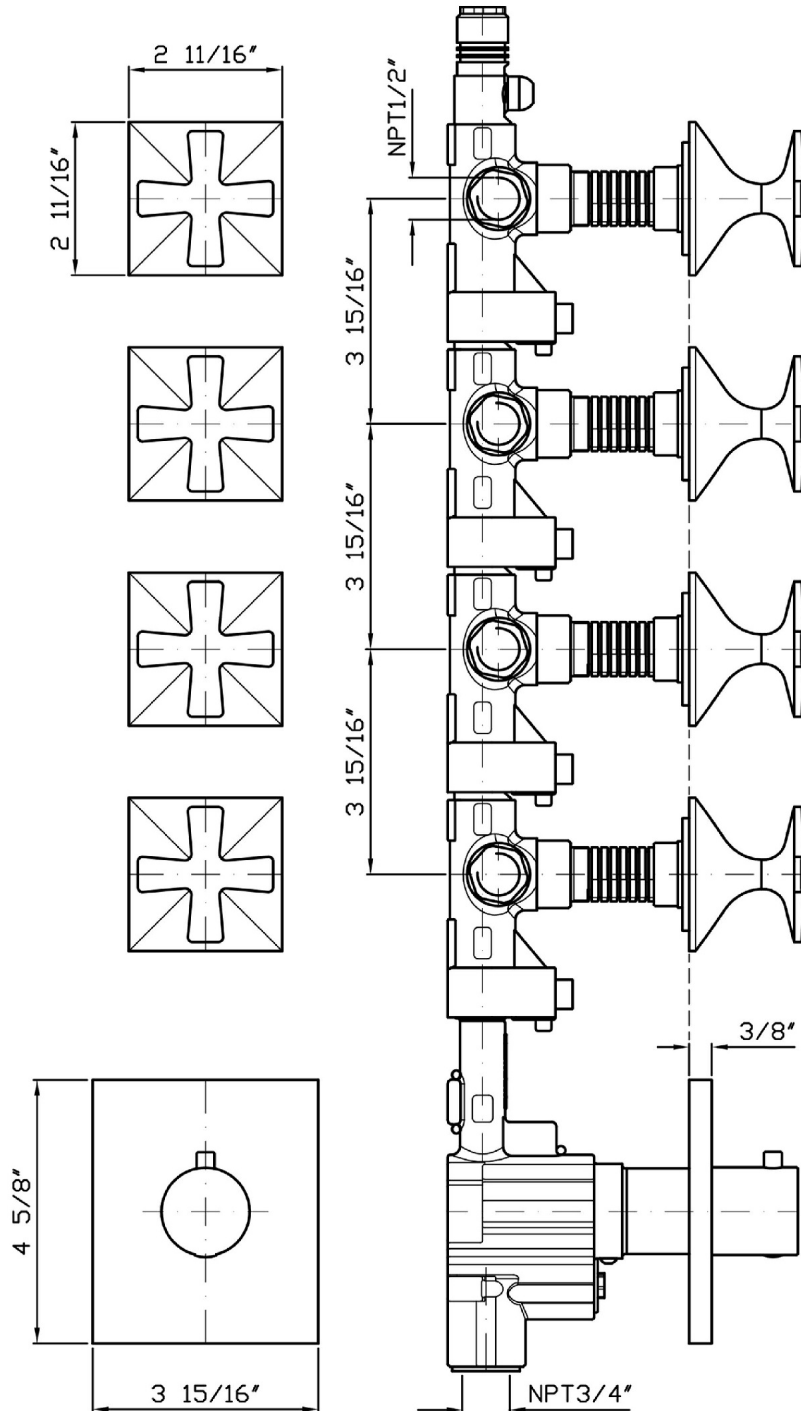

ZB1097.1900 Overall Drawing

Brand ZUCCHETTI

Class

BELLAGIO

BELLAGIO

ZB1097.1900 Exploded

Brand ZUCCHETTI

Class

BELLAGIO

BELLAGIO

ZB1097.1900 Certifications

USA

IAPMO

BELLAGIO

ZB1097.1900 Weights and Sizes

Weight (lb)	4,18 (Kg)	9,215228 (lb)
Volume (dc3) - (in3)	15,98 (dc3)	0,000975 (in3)
h (mm) - (in)	90 (mm)	3,543309 (in)
L1 (mm) - (in)	335 (mm)	13,1889835 (in)
L2 (mm) - (in)	530 (mm)	20,866153 (in)